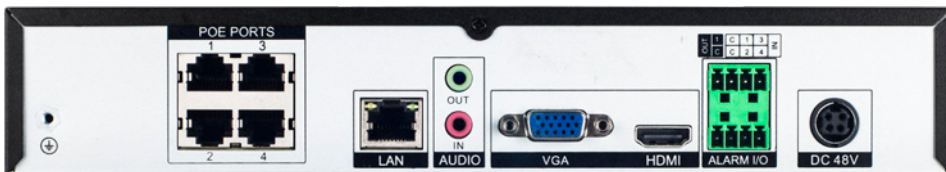

3212-7000 Front

Key Features

- Designed for use with the 3212-2000 Thermal Imaging Radiometric Detection Camera
- 3TB and 6TB storage models
- 1 RJ45 10M/100M network interface
- Integrated 4 port 10M/100M PoE network switch
- Simultaneous HDMI and VGA Output

3212-7000 Rear

The CoHuHD Costar 3212-7000 is an adaptive recoding appliance designed to work with the 3212-2000 Thermal Imaging Radiometric Detection Camera. This network recording appliance is designed to work with up to 4 thermographic cameras.

Offered in a 3TB and 6TB option the flexible storage options will allow you to store as much or a little footage as you desire. The integrated PoE switch allows for a quick, simple, and effortless installation between the camera and the recording appliance.

3212-7000 Series

Network Video Recorder

VIDEO OUTPUT

Interface	1 HDMI, 1 VGA
HDMI Output	3840×2160, 1920×1080, 1440×900, 1280×1024
VGA Output	1920×1080, 1280×1024, 1280×720
Multi-Screen Display	Mirrored displays with up to 4 video panes