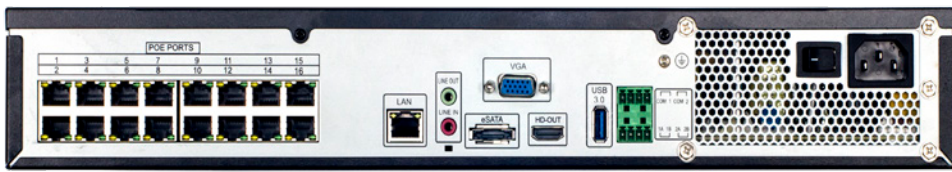

3212-8000 Front

Key Features

- Face and temperature recognition when used with 3212-2000
- Up to 16 recognition groups with 10,000 face images in total
- Smart Search by temperature and face
- 1 10M/100M/1000M network interface
- Multiple PoE Ports
- Simultaneous HDMI and VGA Output

3212-8000 Rear

The CohuHD Costar 3212-8000 AI NVR is a powerful appliance for the 3212-2000 Thermal Imaging Radiometric Detection Camera. This AI appliance supports up to 4 of these cameras with power, recording and an intuitive GUI.

The 3212-8000 can process up to 20 face pictures per second allowing for a steady stream of scans in rapid succession.

Offered in a 3TB and 6TB option the flexible storage options will allow you to store as much or a little footage as you desire. The integrated Power over Ethernet (PoE) switch allows for a quick, simple, and effortless installation between the camera and the AI NVR.

When used as a workstation the 3212-8000 serves as the main processing unit for thermal cameras that offers temperature reports and ways to viewing capabilities. The HDMI and USB connections allow for the 3212-8000 to function as a monitoring station for system operators.