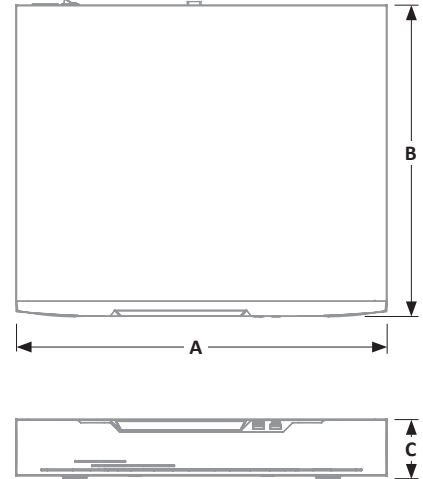

3212-2000 DIMENSIONS

Dimension	3212-8000	
	Inches	mm
A	17.3	440
B	14.5	368.3
C	2.8	70

youtube.com/CohuHD
linkedin.com/company/CohuHD
twitter.com/CohuHD
facebook.com/CohuHD
CohuHD.com

©CohuHD Costar™, LLC reserves the right to change specifications without notice