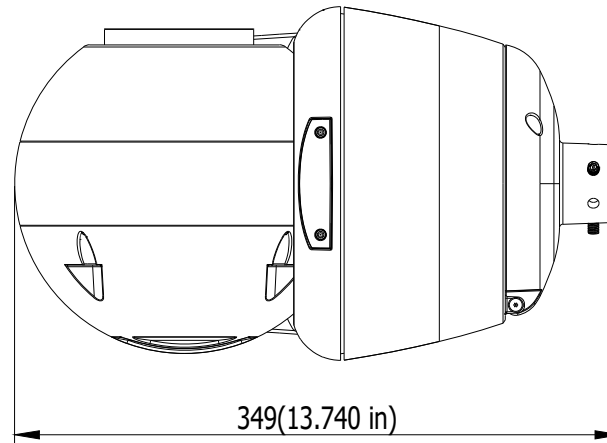

Information		
Part	Material	Color
Body top case	ADC12	RAL9003
Body	ADC12	RAL9003
Body bottom case	ADC12	RAL9017
IO cover	Mitsubishi IUPILON S3000UR	RAL9017
Side cap	Mitsubishi IUPILON S3000UR	RAL9017
Ball front case	Covestro MAKROLON 2407	Renol Black NC91425190
Ball middle case	ADC12	RAL9017
Ball back case	ADC12	RAL9017