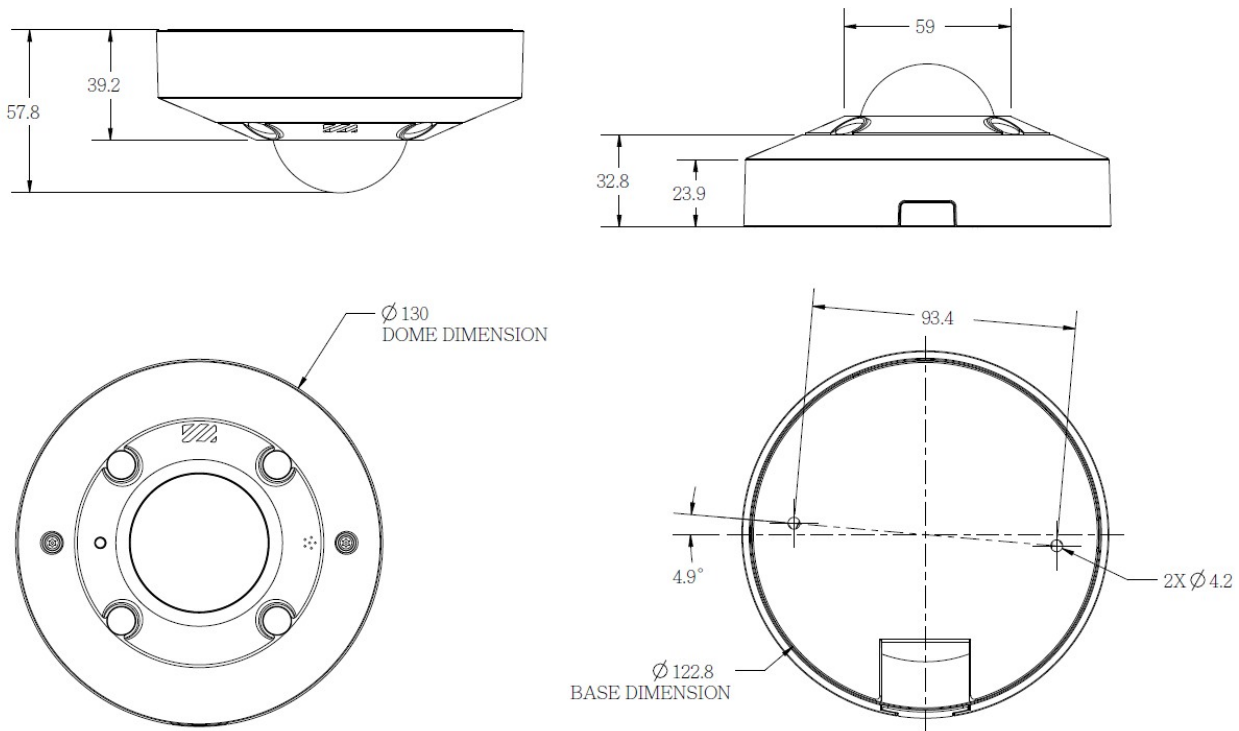

► Dimension Diagram

Unit: mm [inch]

► Related Products

Mounting Accessories - Camera Mount

PMAX-0102		Straight Tube
PMAX-0103		Straight Tube with Bracket
PMAX-0130		Mount Kit (for A711, A713)
PMAX-0302		Gooseneck with Bracket
PMAX-0303		Gooseneck
PMAX-0354		Heavy Duty Wall Mount for A711, A713
PMAX-0355		10-Degree Tilted Wall Mount (for A711, A713)