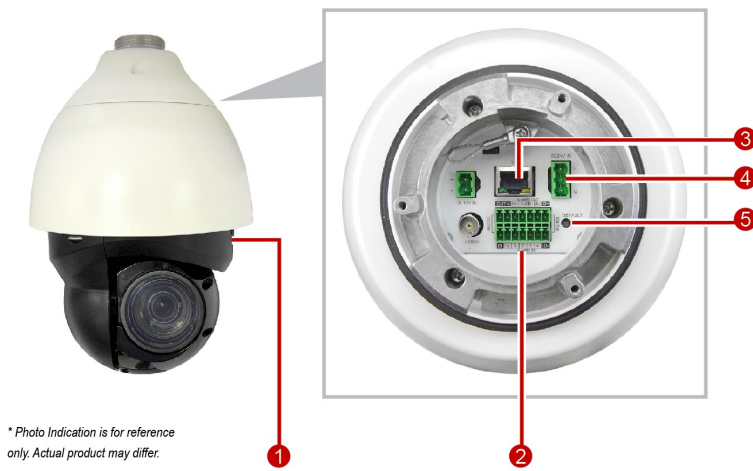

## Interface

Local Storage	MicroSD, MicroSDHC, MicroSDXC Memory Card Slot (card not included, up to 256GB, Kingston or Sandisk only, microSD to SD Memory Card Adapter is required.)
---------------	---

Digital Input/Output	4/2
Operating Button	Reset Button

► Photo Indication

- 1 Memory Card Slot
- 2 Digital Input/Output & Serial Port Connector
- 3 Ethernet Port
- 4 AC24V Power Input
- 5 Reset Button

*\* Photo Indication is for reference only. Actual product may differ.*