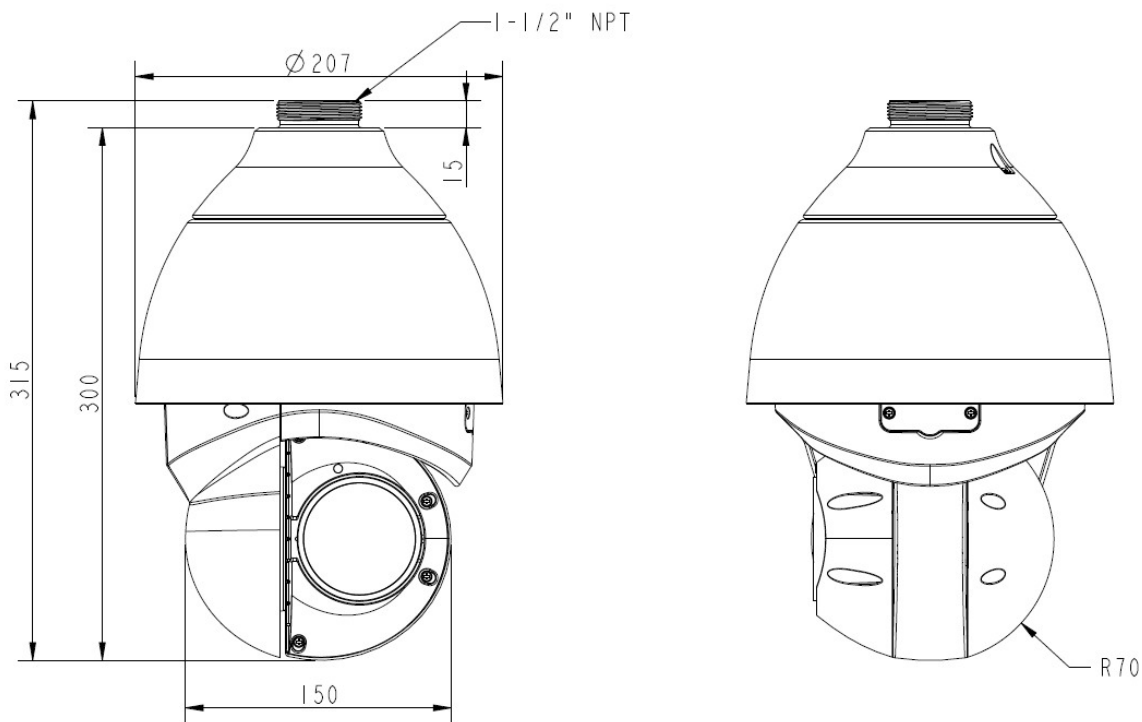

### General

Power Source	AC 24V 3A, High PoE 60W
Power Consumption	High PoE: Max. 46.20W (by using all 4 pairs of standard Cat 5e or higher Ethernet cable), AC: Max. 52.80W, 71.50VA
Weight	4155g (9.16lb)
Dimensions	(Ø x H): 207.4mm x 300.4mm (8.17" x 11.83")
Environmental Casing	Weatherproof (IP66)
Corrosion Protection	Optional for project request. Chassis corrosion resistance at the seashore approximately 2-3 years.
Bundled Accessories	High PoE injector
Mount Type	Wall Mount, Ceiling Bracket, Pendant, Corner Mount, Pole Mount, Converter for NPT Standard Mounts
Heater	Yes
Operating Temperature	-40°C ~ 50°C (-40°F ~ 122°F)
Approvals	CE Class A, FCC Class A, IP66
Real-time Clock (RTC)	Yes
Warranty	3 Year(s) (1 year in continuous motion). For extended warranty offering, see <a href="http://www.acti.com/support/warranty">http://www.acti.com/support/warranty</a>

► Photo Indication

- 1 Memory Card Slot
- 2 Digital Input/Output & Serial Port Connector
- 3 Ethernet Port
- 4 AC24V Power Input
- 5 Reset Button

*\* Photo Indication is for reference only. Actual product may differ.*

► Dimension Diagram

Unit: mm [inch]