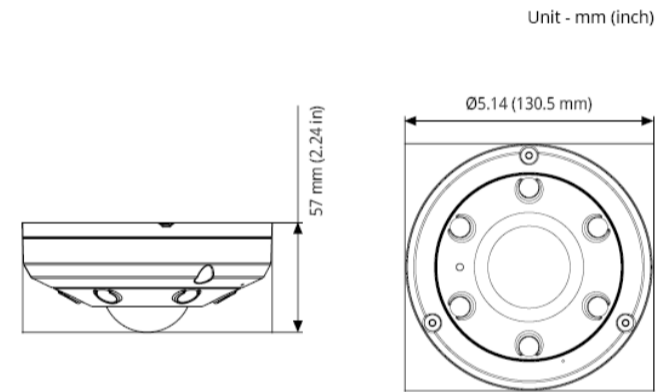

### DIMENSIONS

Unit - mm (inch)

<b>Streaming</b>	Two-way
<b>Compression</b>	G.711 PCM 8 kHz/16 bits (A-Law/ $\mu$ -Law)
<b>Input/Output</b>	Line Input / Line Output
<b>Mechanical</b>	
<b>Casing</b>	Die-cast aluminum chassis with polycarbonate dome bubble
<b>Mounting Options</b>	Ceiling, Wall
<b>Dimensions</b>	(Unit) $\varnothing$ 5.14" (130.5mm) x 2.24" H (57mm) (Packaged) 5.63" H (143mm) x 6.14" W (156mm) x 6.14" L (156mm)
<b>Weight</b>	(Unit) 1.45lbs (0.657kg) (Packaged) 1.92lbs (0.87kg)
<b>On Board Storage</b>	MicroSDXC slot up to 1TB (card not included)
<b>Body Color</b>	AV Costar White (Pantone® Cool Gray 1C)