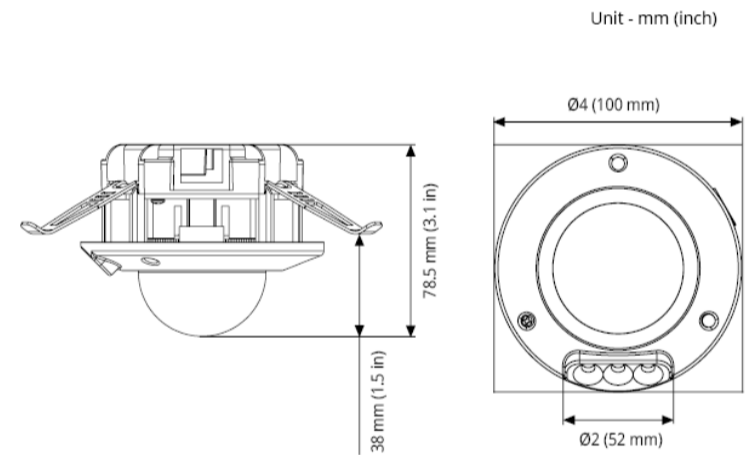

DIMENSIONS