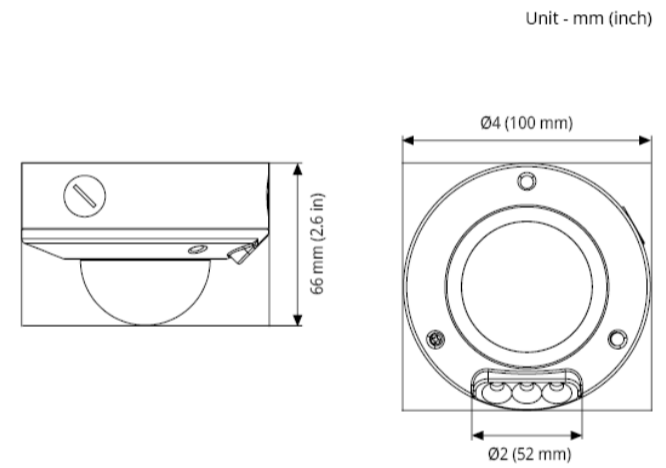

DIMENSIONS