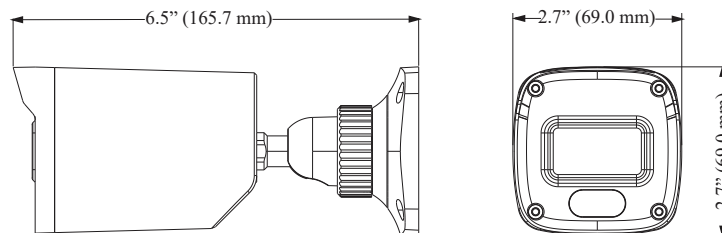

DIMENSIONS

Unit : inch(mm)

OPTIONAL ACCESSORIES

AVM-BDMT-W-TL1
JUNCTION BOX

AVM-DPMT-W-TL1
CEILING MOUNT BRACKET

SPECIFICATIONS

CAMERA					
Image Sensor	1/3" Progressive Scan CMOS				
Image Size	2560 x 1440				
Shutter Speed	1/2s to 1/100,000s				
Iris Type	Fixed Iris				
Min. Illumination	0.005 lux@F1.6, AGC ON; 0 lux with IR				
IR Distance	Up to 98ft				
Lens	Fixed 2.8 @ F1.6 Horizontal FoV: 94° Vertical FoV: 50° Diagonal FoV: 115°				
Focus	Fixed				
Days & Night	ICR				
Wide Dynamic Range	120 dB				
Digital NR	Yes				
Backlight Compensation (BLC)	Yes				
Highlight Compensation (HLC)	Yes				
Defog	No				
Angle Adjustment	Pan: 0° ~ 360°; Tilt: 0° ~ 80°; Rotation: 0° ~ 360°				
VIDEO IMAGE					
Video Compression	Main stream: H.265 / H.264 Sub/third stream: H.265 /H.264 / MJPEG				
H.265 Compression Standard	Main Profile@Leve4.1 High Tier				
Resolution	4MP (2560 x 1440), 3MP (2304 x 1296), 1080P (1920 x 1080), 720P (1280 x 720), D1, 480 x 240, CIF				
Main Stream	60Hz: 4MP/3MP/1080P/720P(1~30fps); 50Hz: 4MP/3MP/1080P/720P(1~25fps)				
Sub Stream	60Hz: 720P/D1/CIF (1~30fps); 50Hz: 720P/D1/CIF (1~25fps)				
Third Stream	60Hz: D1/480x 240/CIF (1~30fps); 50Hz: D1/480x 240/CIF(1~25fps)				
Video Bit Rate	64 Kbps ~ 8 Mbps (CBR / VBR Adjustable)				
Image Settings	ROI, Saturation, Brightness, Hue, Contrast, Wide Dynamic, Sharpness, Image Mirror, Image Flip, NR, etc. adjustable through client software or web browser				
ROI	Each ROI to be configured separately				
NETWORK / INTERFACE					
Network	1 x RJ45 10M / 100M Self-Adaption				
Network Protocol	UDP, DHCP, NTP, RTSP, RTP, RTCP, PPPoE, DDNS, SMTP, FTP, 802.1x, SNMP, UPnP, HTTP, HTTPS, QoS				
Interface Protocol	ONVIF				
Web Browser	IE (Plug-in required) / Google Chrome / Edge / Firefox / Safari				
Online Connection	Support simultaneous monitoring for up to 3 users; Support multi-stream real time transmission				
Storage	Micro SD/SDHC/SDXC Slot (up to 256GB) with video and still image capture function				
Video Output	No				
Audio	1CH audio input				
Alarm	N/A				
Hardware Reset	Yes				
DORI DISTANCE					
	Lens	Detect	Observe	Recognize	Identify
	2.8mm	202.62ft(61.76m)	81.03ft(24.70m)	40.51ft(12.35m)	20.27ft(6.18m)
FUNCTIONS					
Remote Monitoring	Web Browser Interface, Mobile App, AVYCON CVMS 2.0				
Smart Alarm	Motion detection, SD card full, SD card error				
Smart Analytics	Video Exception (scene change, video blurr and video cast detection), line crossing detection and region intrusion detection				
General Function	Watermark, IP address filtering, video mask, heartbeat, illegal login lock, corridor pattern				
GENERAL					
Power Supply	DC12V/PoE				
Power Consumption	<5W				
Operating Environment	-22°F ~ 140°F (-30°C ~ 60°C) Humidity: less than 95% (non-condensing)				
Storage Environment	-22°F ~ 149°F (-30°C ~ 65°C) Humidity: less than 95% (non-condensing)				
Dimensions (in)	6.52 x 2.71 x 2.71				
Weight (lb)	Approx. 0.86 lbs				
Ingress Protection	IP 67				
Certificate	CE, FCC				
Installation	Ceiling mounting; Wall mounting				
Environmental Protection	Complies with Directive EU RoHS, WEEE(2012/19/EU), directive 94/62/EC and REACH (EC1907/2006)				