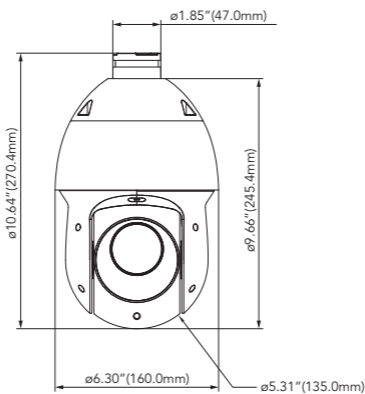

Network Speed Dome & PTZ Camera Installation Guide

1 Contents

2 Dimensions

3 Warning/Safety Precaution

4 Interface

9	10	Baud Rate
OFF	OFF	9600bps
ON	OFF	4800bps
OFF	ON	2400bps
ON	ON	1200bps

11	12	HD/SD Video Mode
OFF	OFF	HD
ON	OFF	/
OFF	ON	/
ON	ON	SD