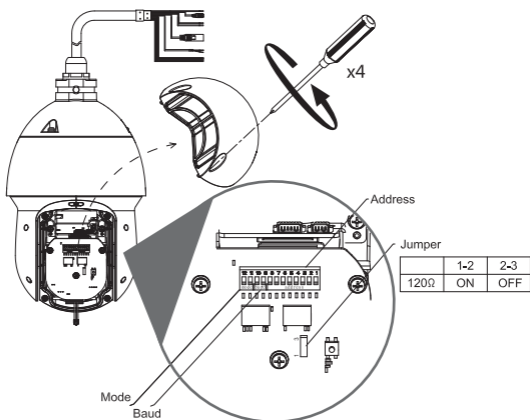

Network Speed Dome & PTZ Camera Installation Guide

1 Contents

2 Dimensions

3 Warning/Safety Precaution

4 Interface

9	10	Baud Rate
OFF	OFF	9600bps
ON	OFF	4800bps
OFF	ON	2400bps
ON	ON	1200bps

11	12	HD/SD Video Mode
OFF	OFF	HD
ON	OFF	/
OFF	ON	/
ON	ON	SD

Address	1	2	3	4	5	6	7	8
0	OFF	OFF	OFF	OFF	OFF	OFF	OFF	OFF
1	ON	OFF	OFF	OFF	OFF	OFF	OFF	OFF
2	OFF	ON	OFF	OFF	OFF	OFF	OFF	OFF
3	ON	ON	OFF	OFF	OFF	OFF	OFF	OFF
4	OFF	OFF	ON	OFF	OFF	OFF	OFF	OFF
5	ON	OFF	ON	OFF	OFF	OFF	OFF	OFF
6	OFF	ON	ON	OFF	OFF	OFF	OFF	OFF
7	ON	ON	ON	OFF	OFF	OFF	OFF	OFF
8	OFF	OFF	OFF	ON	OFF	OFF	OFF	OFF
.....							
254	OFF	ON	ON	ON	ON	ON	ON	ON
255	ON	ON	ON	ON	ON	ON	ON	ON