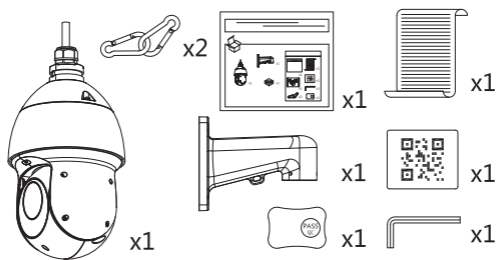

Network Speed Dome & PTZ Camera Installation Guide

1 Contents

2 Dimensions

3 Warning/Safety Precaution

4 Interface

9	10	Baud Rate
OFF	OFF	9600bps
ON	OFF	4800bps
OFF	ON	2400bps
ON	ON	1200bps

11	12	HD/SD Video Mode
OFF	OFF	HD
ON	OFF	/
OFF	ON	/
ON	ON	SD

Address	1	2	3	4	5	6	7	8
0	OFF	OFF	OFF	OFF	OFF	OFF	OFF	OFF
1	ON	OFF	OFF	OFF	OFF	OFF	OFF	OFF
2	OFF	ON	OFF	OFF	OFF	OFF	OFF	OFF
3	ON	ON	OFF	OFF	OFF	OFF	OFF	OFF
4	OFF	OFF	ON	OFF	OFF	OFF	OFF	OFF
5	ON	OFF	ON	OFF	OFF	OFF	OFF	OFF
6	OFF	ON	ON	OFF	OFF	OFF	OFF	OFF
7	ON	ON	ON	OFF	OFF	OFF	OFF	OFF
8	OFF	OFF	OFF	ON	OFF	OFF	OFF	OFF
.....							
254	OFF	ON	ON	ON	ON	ON	ON	ON
255	ON	ON	ON	ON	ON	ON	ON	ON