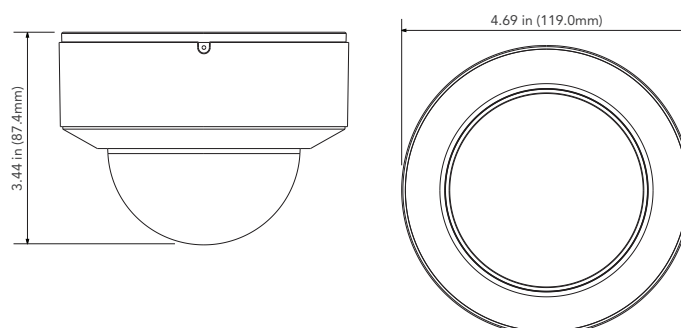

DIMENSIONS

Unit : inch(mm)

OPTIONAL ACCESSORIES