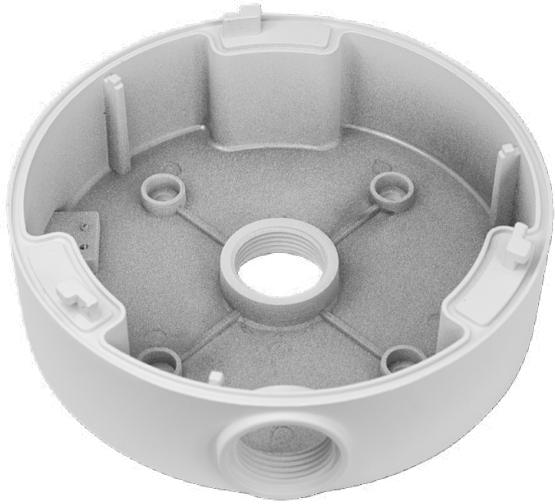

AVM-JB-V-L1

JUNCTION BOX FOR VARIFOCAL LENS LARGE VANDAL DOME CAMERAS

AVM-JB-V-L1 JUNCTION BOX

JUNCTION BOX FOR VARIFOCAL LENS LARGE VANDAL DOME CAMERAS

The AVM-JB-V-L1 is a junction box designed for use with our Varifocal Lens Large Vandal Dome Cameras. Constructed with Aluminum alloy material with surface spray treatment and water-proof design, this junction box allows for the installation of our small fixed cameras with the cables collected and hidden out of sight. The junction box is available for wall or ceiling mounting.

FUNCTIONS

- Aluminum alloy material with surface spray treatment
- Camera cables can be collected and hidden
- Bottom inlet and side inlet
- Available for wall or ceiling mounting

SPECIFICATIONS

GENERAL	
Material	Aluminum alloy
Color	white
Working Temperature	-40°C~60°C (-40°F~140°F)
Working Humidity	10~90% (Non-Condensing)
Ingress Protection	IP54
Dimensions	5.9" (150mm) x 1.87" (47.6mm)