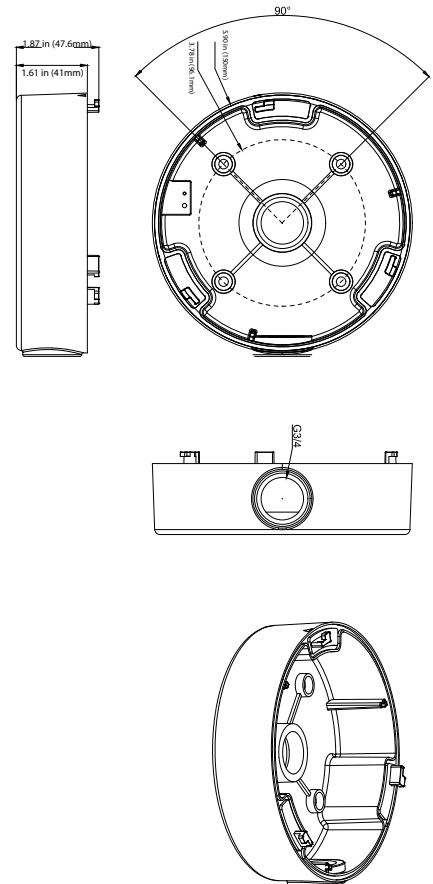

AVM-JB-V-L1

JUNCTION BOX FOR VARIFOCAL LENS LARGE VANDAL DOME CAMERAS

AVM-JB-V-L1 JUNCTION BOX

JUNCTION BOX FOR VARIFOCAL LENS LARGE VANDAL DOME CAMERAS

The AVM-JB-V-L1 is a junction box designed for use with our Varifocal Lens Large Vandal Dome Cameras. Constructed with Aluminum alloy material with surface spray treatment and water-proof design, this junction box allows for the installation of our small fixed cameras with the cables collected and hidden out of sight. The junction box is available for wall or ceiling mounting.

FUNCTIONS

- Aluminum alloy material with surface spray treatment
- Camera cables can be collected and hidden
- Bottom inlet and side inlet
- Available for wall or ceiling mounting

SPECIFICATIONS

GENERAL	
Material	Aluminum alloy
Color	white
Working Temperature	-40°C~60°C (-40°F~140°F)
Working Humidity	10~90% (Non-Condensing)
Ingress Protection	IP54
Dimensions	5.9" (150mm) x 1.87" (47.6mm)

DIMENSIONS

Unit : inch (mm)

AVYCON[®]

Copyright © AVYCON. All rights reserved. Specifications and pricing are subject to change without notice.