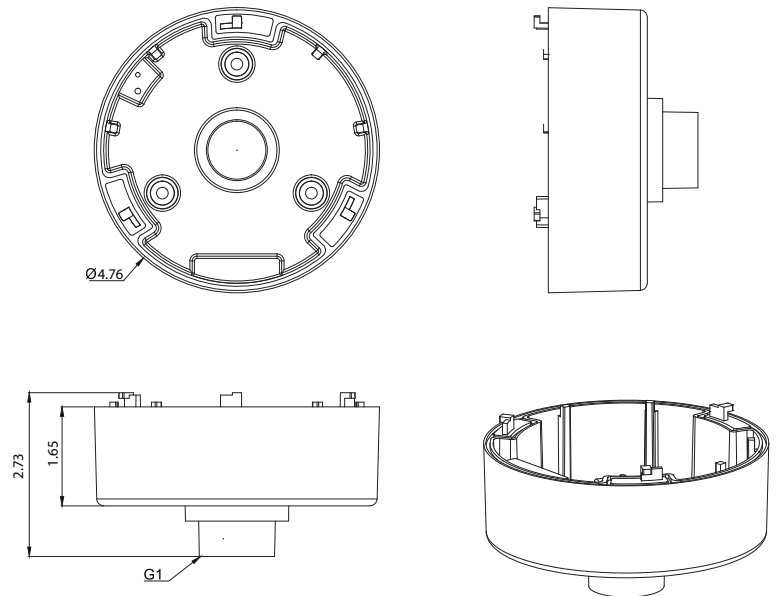

AVM-JB-V-S1-T

JUNCTION BOX FOR FIXED LENS SMALL VANDAL DOME CAMERAS

AVM-JB-V-S1-T JUNCTION BOX

JUNCTION BOX FOR FIXED LENS SMALL VANDAL DOME CAMERAS

FUNCTIONS

- Aluminum alloy material with surface spray treatment
- Camera cables can be collected and hidden
- Bottom inlet and side inlet
- Available for wall or ceiling mounting

SPECIFICATIONS

GENERAL

Material	Aluminum alloy
Color	white
Working Temperature	-40°C~60°C (-40°F~140°F)
Working Humidity	10~90% (Non-Condensing)
Ingress Protection	IP54
Dimensions	4.76" (121mm) x 2.73" (69.5mm)

DIMENSIONS

Unit : inch

AVYCON[®]

Copyright © AVYCON. All rights reserved. Specifications and pricing are subject to change without notice.