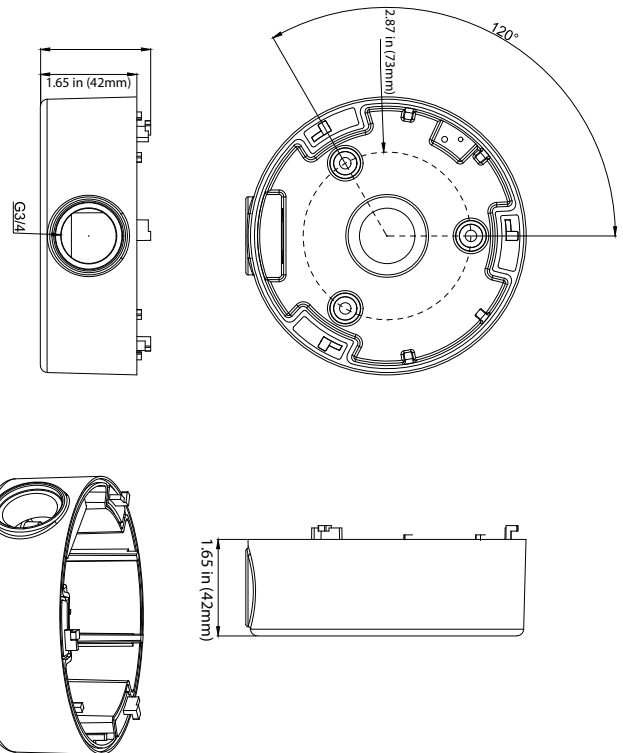

AVM-JB-V-S1

JUNCTION BOX FOR FIXED LENS SMALL VANDAL DOME CAMERAS

AVM-JB-V-S1 JUNCTION BOX

JUNCTION BOX FOR FIXED LENS SMALL VANDAL DOME CAMERAS

The AVM-JB-V-S1 is a junction box designed for use with our Fixed Lens Small Vandal Dome Cameras. Constructed with Aluminum alloy material with surface spray treatment and water-proof design, this junction box allows for the installation of our small fixed cameras with the cables collected and hidden out of sight. The junction box is available for wall or ceiling mounting.

FUNCTIONS

- Aluminum alloy material with surface spray treatment
- Camera cables can be collected and hidden
- Bottom inlet and side inlet
- Available for wall or ceiling mounting

SPECIFICATIONS

GENERAL

Material	Aluminum alloy
Color	white
Working Temperature	-40°C~60°C (-40°F~140°F)
Working Humidity	10~90% (Non-Condensing)
Ingress Protection	IP54
Dimensions	4.72" (120mm) x 1.89" (47.9mm)

DIMENSIONS

Unit : inch (mm)

AVYCON[®]

Copyright © AVYCON. All rights reserved. Specifications and pricing are subject to change without notice.