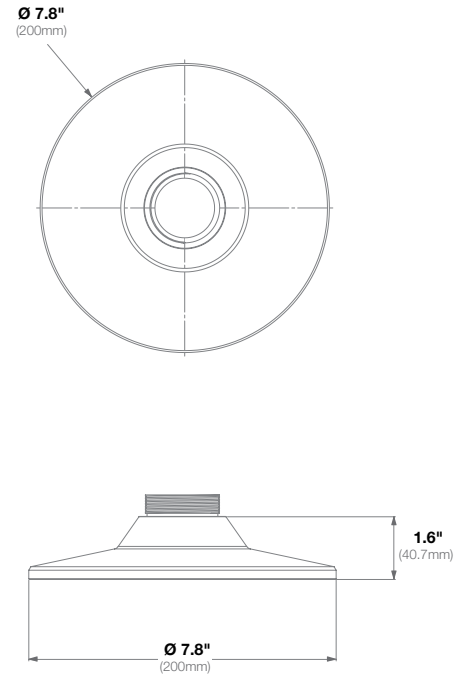

Mechanical	Casing	Die-cast aluminum
		IP66 weather proof standard
		IK-10 impact-resistant
	Color	Ivory (Pantone® Cool Gray 1C)
Dimensions	Ø 8.9" (227.4mm) x 1.8" H (46.5mm)	
Weight	w/o Camera	1.22lbs (0.55kg)

Mechanical	Casing	Die-cast aluminum
		IP66 weather proof standard
		IK-10 impact-resistant
	Color	Ivory (Pantone® Cool Gray 1C)
Dimensions	Ø 7.87" (200mm) x 1.6" H (40.79mm)	
Weight	w/o Camera	0.85lbs (0.39kg)

Mechanical	Casing	Die-cast aluminum
		IP66 weather proof standard
		IK-10 impact-resistant
	Color	Ivory (Pantone® Cool Gray 1C)
Dimensions	Ø 7.4" (189mm) x 4.33" H (110mm)	
Weight	w/o Camera	1.47lbs (0.69kg)