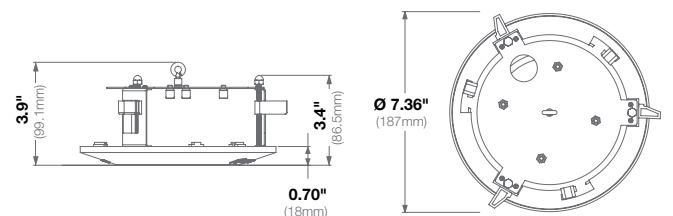

Mechanical	Casing	Aluminum and plastic
	Color	Ivory (Pantone® Cool Gray 1C)
	Dimensions	Ø 7.36" (187mm) x 3.9" H (99.1mm)
	Weight	w/o Camera 1.10lb (0.5kg)

AV-JBA

Square Standard Junction Box

Features:

- Easy Installation and Superior Design
- Heavy Duty Enclosure Protection for Applications in Harsh Environments
- Die-Cast Aluminum is Resistant to Impact and Salt Damage