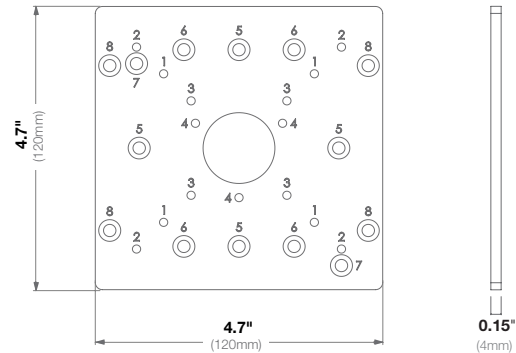

Compatibility**	Compatible with 3/4" NPT standard
	Works with MegaView® Series, MicroBullet®, SurroundVideo®, SurroundVideo G5, AV-JBA, AV-WMJB, AV-SWMJB, MCD-WMT, MDD-WMT, HSG2-WMT, and AV-PMJB

Mechanical	Casing	Die-cast aluminum
		IP66 weather proof standard
		IK-10 impact-resistant
	Color	Ivory (Pantone Cool Gray 1C)
	Dimensions	4.7" L (120mm) x 0.15" W (4mm) x 4.7" H (120mm)
Weight	w/o Camera	0.33lbs (0.13kg)