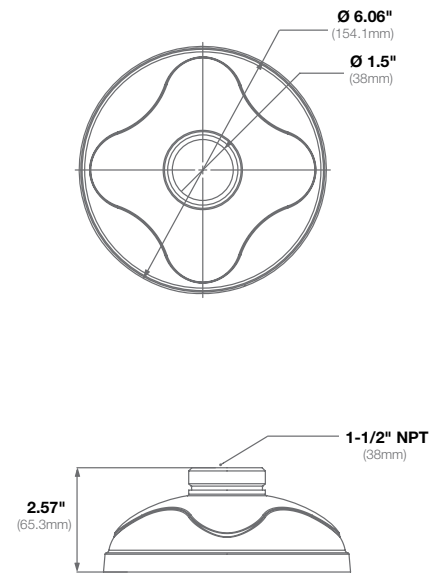

Mechanical	Casing	Die-cast aluminum
		IP66 weather proof standard
		IK-10 impact-resistant
	Color	Ivory (Pantone® Cool Gray 1C)
Dimensions	Ø 8.9" (227.4mm) x 1.8" H (46.5mm)	
Weight	w/o Camera	1.22lbs (0.55kg)

Mechanical	Casing	Die-cast aluminum
		IP66 weather proof standard
		IK-10 impact-resistant
	Color	Ivory (Pantone® Cool Gray 1C)
Dimensions	Ø 7.87" (200mm) x 1.6" H (40.79mm)	
Weight	w/o Camera	0.85lbs (0.39kg)

Mechanical	Casing	Die-cast aluminum
		IP66 weather proof standard
		IK-10 impact-resistant
	Color	Ivory (Pantone® Cool Gray 1C)
Dimensions	Ø 7.4" (189mm) x 4.33" H (110mm)	
Weight	w/o Camera	1.47lbs (0.69kg)

Mechanical	Casing	Die-cast aluminum
		IP66 weather proof standard
		IK-10 impact-resistant
	Color	Ivory (Pantone® Cool Gray 1C)
Dimensions	Ø 6.06" (154.1mm) x 2.57" H (65.3mm)	
Weight	w/o Camera	1.02lbs (0.465kg)