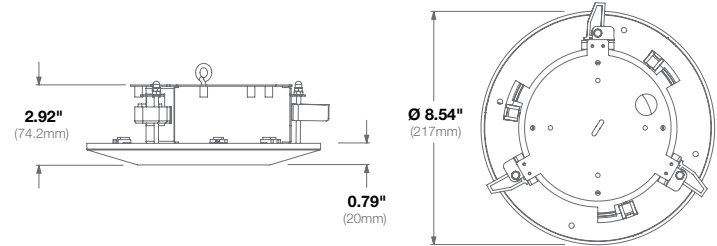

SV-FMA

Flush Mount Adapter

Features:

- Easy Installation and Superior Design
- Low Profile Installation

Compatibility Works with SurroundVideo and SurroundVideo G5

Mechanical	Casing	Aluminum and plastic
	Color	Ivory (Pantone® Cool Gray 1C)
	Dimensions	Ø 8.54" (217mm) x 2.92" H (74.2mm)
	Weight	w/o Camera 1.3lbs (0.59kg)