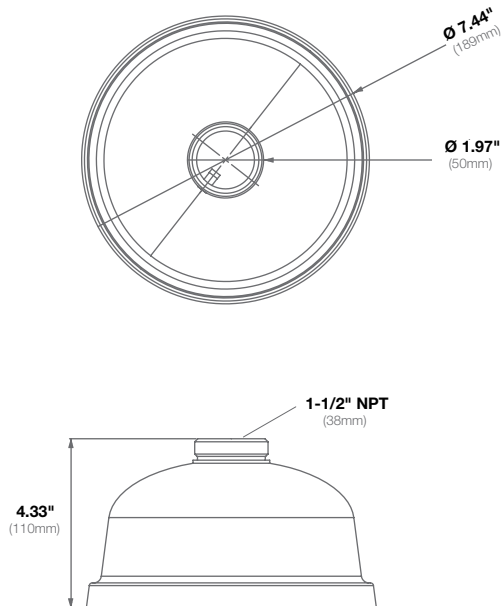

Mechanical	Casing	Die-cast aluminum
		IP66 weather proof standard
		IK-10 impact-resistant
	Color	Ivory (Pantone® Cool Gray 1C)
Dimensions	Ø 8.9" (227.4mm) x 1.8" H (46.5mm)	
Weight	w/o Camera	1.22lbs (0.55kg)

Mechanical	Casing	Die-cast aluminum
		IP66 weather proof standard
		IK-10 impact-resistant
	Color	Ivory (Pantone® Cool Gray 1C)
Dimensions	Ø 7.87" (200mm) x 1.6" H (40.79mm)	
Weight	w/o Camera	0.85lbs (0.39kg)

Mechanical	Casing	Die-cast aluminum
		IP66 weather proof standard
		IK-10 impact-resistant
	Color	Ivory (Pantone® Cool Gray 1C)
Dimensions	Ø 7.4" (189mm) x 4.33" H (110mm)	
Weight	w/o Camera	1.47lbs (0.69kg)

Mechanical	Casing	Die-cast aluminum
		IP66 weather proof standard
		IK-10 impact-resistant
	Color	Ivory (Pantone® Cool Gray 1C)
Dimensions	Ø 6.06" (154.1mm) x 2.57" H (65.3mm)	
Weight	w/o Camera	1.02lbs (0.465kg)