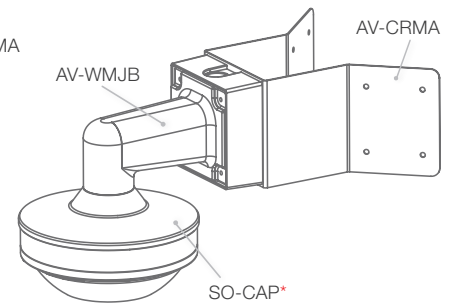

Standard Dome Accessories

Accessories for Indoor/Outdoor Ceiling, Wall, Pole, and Corner Mounting Solutions

Ceiling Mount Configuration

Wall Mount Configuration

Wall Mount Configuration with Pole Mount Adapter

Wall Mount Configuration with Corner Mount Adapter

Cap Options

* Can be switched with SO3-CAP, SV-CAP, or MD-CAP

Compatible Cameras

SurroundVideo® Series
SurroundVideo, SurroundVideo G5, SurroundVideo G5 Mini, SurroundVideo Omni (G1), SurroundVideo Omni G2, and SurroundVideo Omni G3

MegaDome® Series
MegaDome UltraHD, MegaDome 4K, MegaDome G3, and MegaDome G3 RS

MegaVideo® G5
Camera in D4SO-3 Housing

AV-EBAR

Round Electrical Box Adapter Plate

Features:

- Easy Installation and Superior Design
- Heavy Duty Enclosure Protection for Applications in Harsh Environments
- Die-Cast Aluminum is Resistant to Impact and Salt Damage