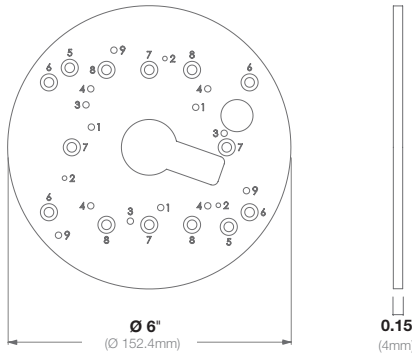

Compatibility**	Compatible with 3/4" NPT standard
	Works with MegaBall® Series, MicroDome® -S cameras, SurroundVideo®, SurroundVideo G5, SurroundVideo Omni Series**, MCD-CMT, and MB2-JBA

Mechanical	Casing	Die-cast aluminum
		IP66 weather proof standard
		IK-10 impact-resistant
	Color	Ivory (Pantone Cool Gray 1C)
	Dimensions	Ø6" (152.4mm) x 0.15" W (4mm)
Weight	w/o Camera	0.4lbs (0.18kg)

Compatibility**	Compatible with 3/4" NPT standard
	Works with MegaView® Series, MicroBullet®, SurroundVideo®, SurroundVideo G5, AV-JBA, AV-WMJB, AV-SWMJB, MCD-WMT, MDD-WMT, HSG2-WMT, and AV-PMJB

Mechanical	Casing	Die-cast aluminum
		IP66 weather proof standard
		IK-10 impact-resistant
	Color	Ivory (Pantone Cool Gray 1C)
	Dimensions	4.7" L (120mm) x 0.15" W (4mm) x 4.7" H (120mm)
Weight	w/o Camera	0.33lbs (0.13kg)