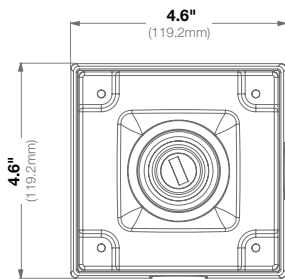

Compatibility**	Compatible with 3/4" NPT standard
	Works with MegaView® Series, MicroBullet®, SurroundVideo®, SurroundVideo G5, AV-JBA, AV-WMJB, AV-SWMJB, MCD-WMT, MDD-WMT, HSG2-WMT, and AV-PMJB

Mechanical	Casing	Die-cast aluminum
		IP66 weather proof standard
		IK-10 impact-resistant
	Color	Ivory (Pantone Cool Gray 1C)
	Dimensions	4.7" L (120mm) x 0.15" W (4mm) x 4.7" H (120mm)
Weight	w/o Camera	0.33lbs (0.13kg)

Compatibility	Compatible with 1.5" NPT female
	Works with SurroundVideo® Series, MegaDome® UltraHD, MegaDome 4K, MegaDome G3, MegaDome G3 RS, and MegaVideo® G5 Camera in D4SO-3 Housing

Mechanical	Casing	Die-cast aluminum
		IP66 weather proof standard
		IK-10 impact-resistant
	Color	Ivory (Pantone® Cool Gray 1C)
	Dimensions	5.87" H (149.31mm) x 4.69" W (119.20mm)
Weight	w/o Camera 2.12lbs (0.96kg)	

Compatibility	Compatible with 1.5" NPT female
	Works with SurroundVideo Series, MegaDome UltraHD, MegaDome 4K, MegaDome G3, MegaDome G3 RS, and MegaVideo G5 Camera in D4SO-3 Housing

Mechanical	Casing	Die-cast aluminum
		IP66 weather proof standard
		IK-10 impact-resistant
	Color	Ivory (Pantone® Cool Gray 1C)
	Dimensions	7.68" L (195.05mm) x 4.69" W (119.20mm)
Weight	w/o Camera 2.49lbs (1.13kg)	