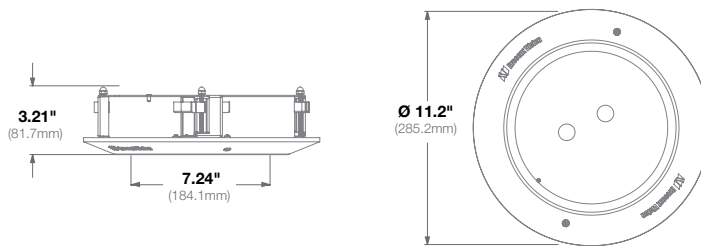

Mechanical	Casing	Die-cast aluminum
		IP66 weather proof standard
		IK-10 impact-resistant
	Color	Ivory (Pantone® Cool Gray 1C)
Dimensions	Ø 6.06" (154.1mm) x 2.57" H (65.3mm)	
Weight	w/o Camera	1.02lbs (0.465kg)

SO3-FMA

Flush Mount Adapter

Features:

- Easy Installation and Superior Design
- Low Profile Installation

Compatibility Works with SurroundVideo® Omni G3

Mechanical	Casing	Aluminum and plastic
	Color	Ivory (Pantone® Cool Gray 1C)
	Dimensions	Ø 11.2" (285.2mm) x 3.21" H (81.7mm)
	Weight	w/o Camera 2.43lbs (1.1kg)

SV-FMA

Flush Mount Adapter

Features:

- Easy Installation and Superior Design
- Low Profile Installation

Compatibility Works with SurroundVideo and SurroundVideo G5

Mechanical	Casing	Aluminum and plastic
	Color	Ivory (Pantone® Cool Gray 1C)
	Dimensions	Ø 8.54" (217mm) x 2.92" H (74.2mm)
	Weight	w/o Camera 1.3lbs (0.59kg)