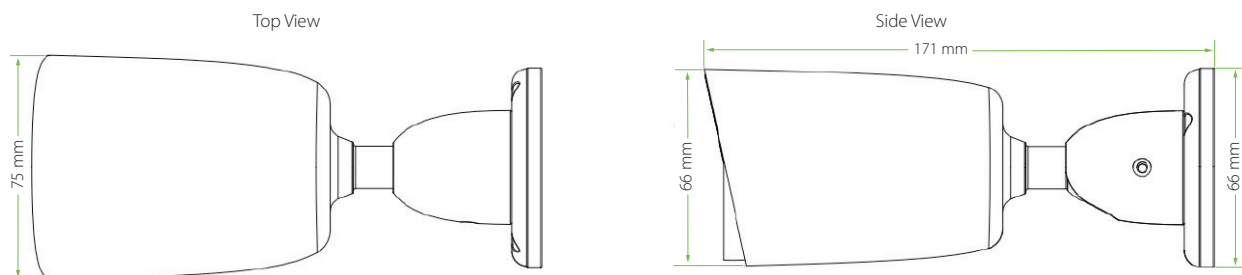

BS-858M22C

Network

Protocol	TCP/IP, UDP, HTTP, DHCP, RTSP, DDNS, NTP, PPPoE, UPnP, SMTP	Management Software (VMS)	AntarVis 2.0 ZKBioSecurity IVS ZKBioAccess IVS
Interoperability	ONVIF Profile S, SDK, API	Operation System	Windows
Max. Online Users	5	Mobile APP	AntarView Pro
Web Browser	IE / Firefox / Chrome / Safari	P2P Cloud Service	Support

Note: Video streaming is not available for Firefox/Chrome/Safari

Interface

Ethernet	1 RJ-45 port (10/100Mbps)	Reset Button	N/A
Audio I/O	N/A	Micro-SD Slot	N/A
Alarm I/O	N/A	ANR	N/A
RS485	N/A	USB	N/A

General

Power Supply	PoE (IEEE802.3af), DC 12V±10%	Working Temperature	-30°C ~ 60°C
Power Consumption	<3W	Working Humidity	10% ~ 90%
Ingress Protection	IP67	Net Weight	0.30kg
Dimensions (L*W*H)	171 * 75 * 66 (mm)	Gross Weight	0.45kg

Order Information

Camera	Model	Description
8MP Camera	BS-858M22C	8MP Starlight Fixed Lens Facial Recognition Bullet IP Camera

Dimensions (mm)

1600 Union Hill Rd, Alpharetta, GA 30005
Phone: (862) 505-2101 • Fax: (862) 204-5906 • sales@zktcouusa.com • www.zktcouusa.com

© Copyright 2020. ZKTeco Inc. ZKTeco Logo and ZKTeco USA Logo have registered trademarks of ZKTeco or a related company. All other product and company names mentioned are used for identification purposes only and may be trademarks of their respective owners. All specifications are subject to change without notice. All rights reserved.