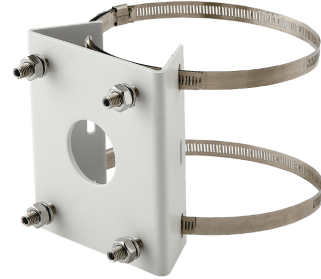

DA-LM1100

Pole Mount

Dimension (mm) : 156.0(L) x 136.0(W) x 40.7(H)

Weight : 1 kg(2.21 lb)

SPECIFICATIONS

Mechanical	
Material	Aluminum, Stainlesssteel
Color	White
Dimensions	156.0(L) x 136.0(W) x 40.7(H)(6.15'(L) x 5.38'(W) x 1.60'(H))
Weight	0.8kg(1.76lb)
Relevant Mount	DA-WM1400
Applicable Pole Diameter	Φ76-Φ230 mm (3.0"-9.1")

PRODUCT IMAGE

DIMENSIONS