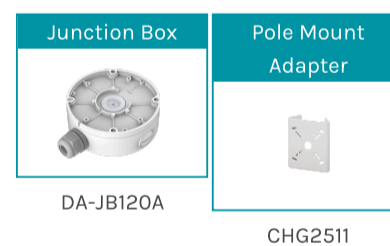

ACCESSORIES (OPTIONAL)