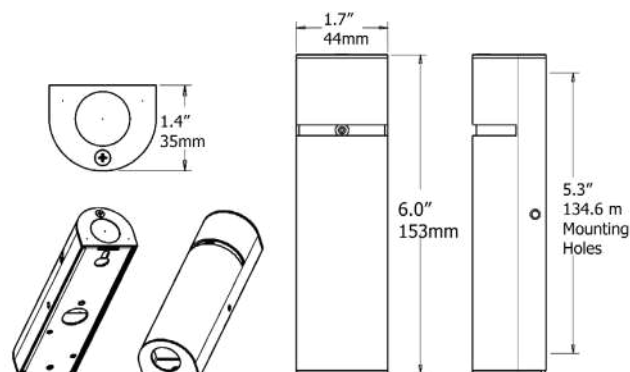

## FEATURES

- 1080p AHD resolution
- 3.7mm wide-angle lens
- Two piece construction for easy installation
- Fits most standard door frames (mullions)
- Durable aluminum construction
- Curved surface with 180° FOV adjustment
- White, black and silver housing options
- 12VDC (4" models) or 24 VAC (6" models)

### 180° Camera

Curved surface for easy adjustment

### Fits on Door Frame

Capture quality facial images

## DIMENSIONAL DRAWINGS (6" Models)

Specifications are subject to change without notice.