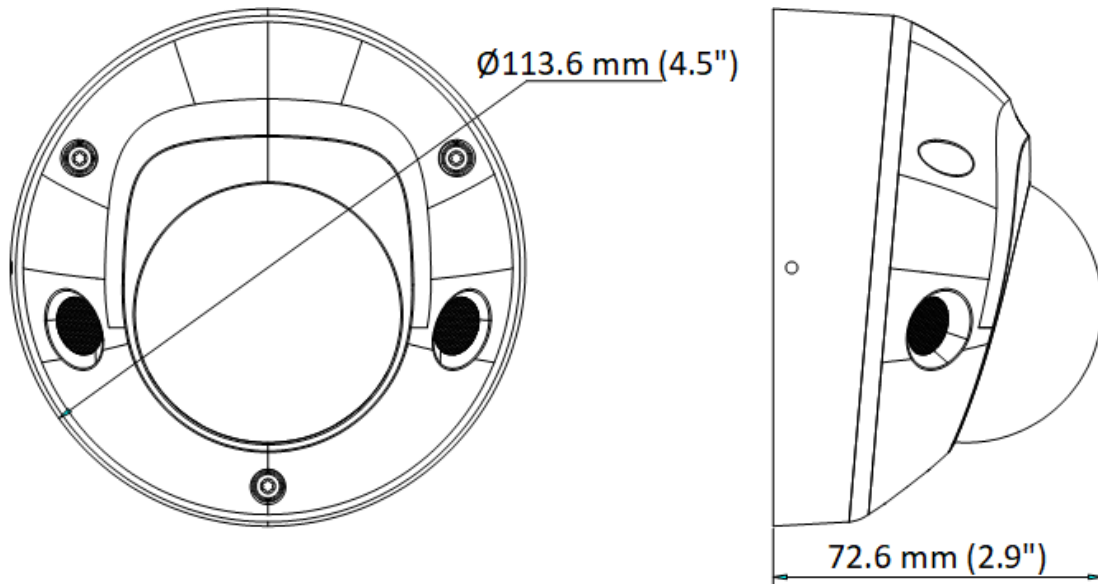

Safety	UL (UL 62368-1) CB (IEC 62368-1: 2014+A11) CE-LVD (EN 62368-1: 2014/A11: 2017) LOA (IEC/EN 60950-1)
Environment	CE-RoHS (2011/65/EU) WEEE (2012/19/EU) Reach (Regulation (EC) No 1907/2006)
Electrical Safety Protection	IP67 (IEC 60529:2013) IK8 (IEC 62262:2002)

▪ **Available Model**

DS-2CD2547G2-LS (2.8/4 mm)

DS-2CD2547G2-LS (2.8 mm) (Black)

▪ **Dimension**

Unit: mm (inch)