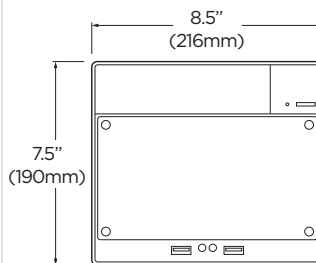

## Dimensions

Unit: inch (mm)

## Specifications

Specifications		
Form factor		Desktop / Cube
Operating system		Windows <sup>®</sup> 10
	OS on SSD	240GB SSD
CPU		Intel i7 <sup>®</sup> processor
Memory		16GB
Ethernet port		2x gigabit ethernet ports (RJ45)
Storage	Maximum SSD and HDD	1 x SSD + 2 x SATA HDD
	Outputs	1x VGA, 1x true HD, 1x DP outputs (support for dual display)
	Video card	Onboard Intel HD Graphics
Video-out	Resolution	Max 4096 x 2160
	Pre-loaded VMS software	DW Spectrum <sup>®</sup> IPVMS
Remote clients		Cross platform - Windows <sup>®</sup> , Linux Ubuntu <sup>®</sup> and Mac <sup>®</sup>
Mobile apps		iOS <sup>®</sup> and Android
Keyboard & mouse		Included
Power supply		300W**
Operating temperature and humidity		41°F-104°F (5°C-40°C)
Operating humidity		20-90% RH
Dimension (WxDxH)		8.5" x 12.8" x 7.5" (215.9 x 325.1 x 190.5 mm)
Warranty		5 year limited