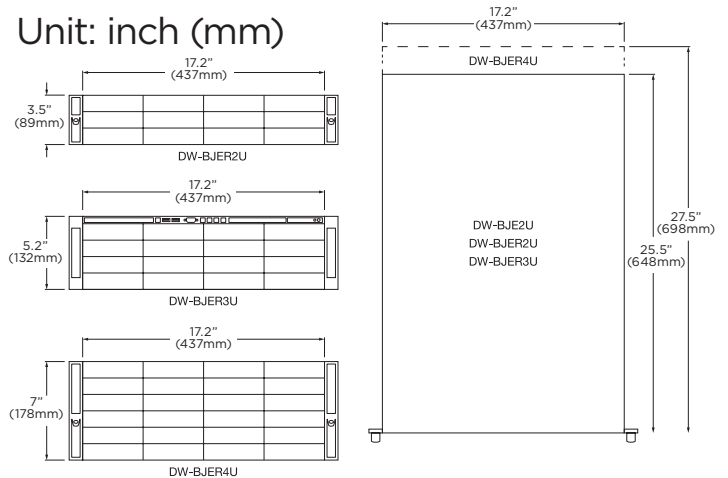

2U, 3U and 4U rack mount serves
DW-BJER2U / DW-BJER3U / DW-BJER4U

Dimensions

Unit: inch (mm)

Specifications

PART NUMBER	2U -12 Bay	3U - 16 Bay	4U -24 Bay	4U -36 Bay
Included IP licenses	8			
Form factor	Rack mount			
Operating system	Windows 10 IoT	DW-BJER2UXT	DW-BJER3UXT	DW-BJER4UXT
	Linux Ubuntu 18.04 LTS	DW-BJER2UXT-LX	DW-BJER3UXT-LX	DW-BJER4UXT-LX
CPU	Intel® i7® processor			
Memory	16GB			
Ethernet port	2x gigabit ethernet (RJ45)			
	Options: DW-R4NIC - upgrade quad GB NIC card**			
System	Max video storage rate (Mbps) 600Mbps			
Storage	Maximum Hard Drives	12 x HDD	16 x HDD	24 x HDD
	Maximum storage	110TB RAID 5 Option: RAID 6**	150TB RAID 5 Option: RAID 6**	230TB RAID 5 Option: RAID 6**
		310TB RAID 5 Option: RAID 6**		
Video-out	Outputs	4x HD display port outputs, simultaneous monitors		
	Video card	AMD FirePro W4100		
	Resolution	4x Mini display port to true HD adapters 1080p		
Preloaded VMS	DW Spectrum® IPVMS			
Keyboard and mouse	Included			
Rail kit	Included			
Power Supply	Dual 920W***, redundant power supply			Dual 1280W***, redundant power supply
	Voltage	AC Input: 100-240V / 11-4.4A / 50-60Hz		
DC Output: 920W: +12V/75A; +5V sb/4A			DC output: 1000W: +12V/83A; +5Vsb/4A 1280W: +12V/106.7A; +5Vsb/4A	
Operating temperature and humidity	41°F-104°F (5°C-40°C) / 20-90% RH			
Dimension (WxDxH)	17.2" x 25.5" x 3.5"	17.2" x 25.5" x 5.25"	17.2" x 25.5" x 7"	
Field repair kit	DW-FRK2U			
Warranty	5 year limited			