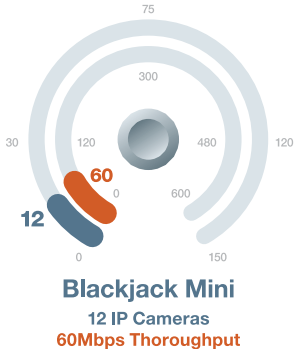

### Max throughput and IP camera support

The Blackjack<sup>®</sup> Mini<sup>™</sup> records and manages single- and multi-sensor IP cameras of any resolution up to 12 2.1MP cameras at 30fps and a maximum of 60Mbps throughput