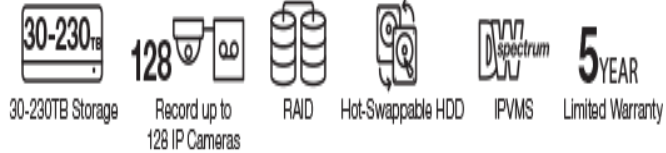

DW-BJER4U, DW-BJER4U-LX

Blackjack E-RACK 4U 24-Bay Chassis

Features

- Supports all ONVIF conformant IP cameras
- Storage options 30-310TB RAID 5 internal storage (Option RAID 6)
- Hot spare HDDs
- Data redundancy
- Redundant power supply
- Record and manage single- and multi-sensor IP cameras of any resolution up to 128 2.1MP cameras at 30fps and a maximum of 600Mbps throughput
- Local monitoring outputs ports
- Dual network ports
- Windows 10 IoT or Linux Ubuntu 18.04 LTS OS on separate SSD
- Hosting DW Spectrum for Setup, Configuration, Monitoring and Recording
- Two (2) DW Spectrum IPVMS 4-channel licenses included for a total of 8 recording channels (DW-SPECTRUMLSC004)
- No annual maintenance fees
- Simple enterprise scalability
- Auto device discovery
- Dual-stream recording
- USB output for OS recovery
- Rail kit Included
- USB mouse and keyboard included
- NDAA/TAA compliant
- 5 years limited warranty