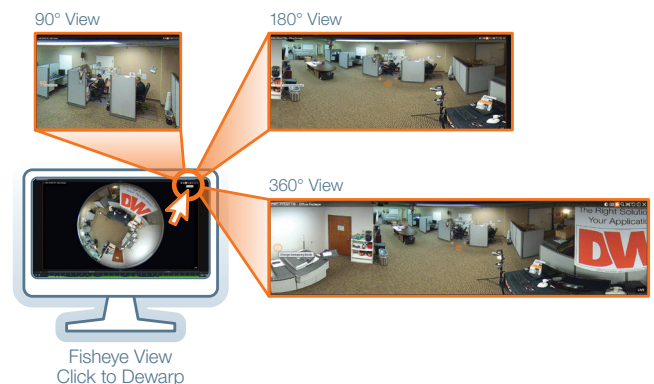

## One camera replaces many single sensor cameras

One panoramic camera does the work of many, reducing all system costs. A single, multi-sensor panoramic camera offers smoother and complete coverage of a wide area, using a single camera, a single cable and a single installation.

## Ultra-wide view for situational awareness

Ideal ROI with a single camera replacing multiple cameras to capture large areas.

## 360° hemispheric fisheye view and 360°, 180° and 90° panoramic views at real-time 30fps

360° fisheye view IP cameras MEGApix® Pano™ 360° view fisheye cameras with IR monitor an entire room with a single camera, providing the ultimate ROI.