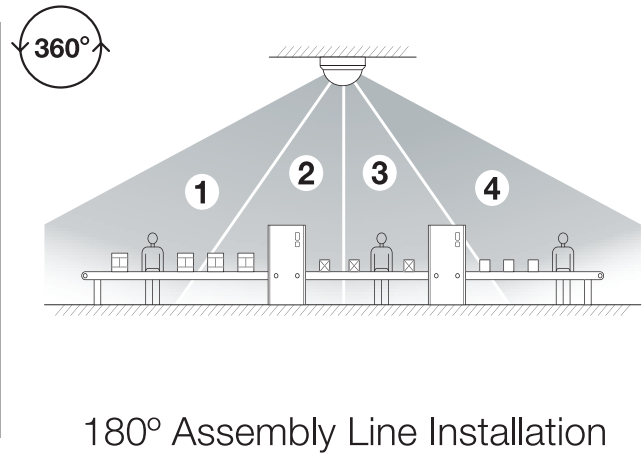

180° Assembly Line Installation