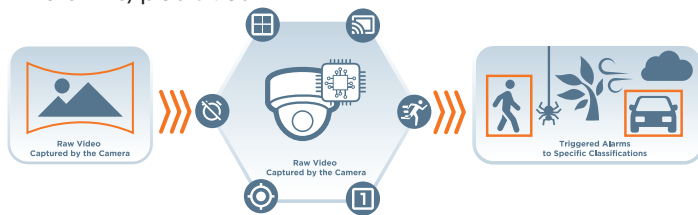

# MEGAPIX IVA/IVA+

Powerful Intelligent Video Analytics (IVA) detecting and classifying people and objects in real-time.

**NDAA/TAA**  
COMPLIANT PRODUCTS

The analysis of video content by the IVA engine provides users the ability to automatically analyze video, detect and determine events at the edge. Processing the raw video data in the camera itself, near the source, significantly reduces bandwidth consumption, increases accuracy and reduces response time.

## Logic rules

MEGApix IVA cameras can be configured with multiple trigger points, allowing for a greater event detection level while reducing unwanted false alarms/positives.