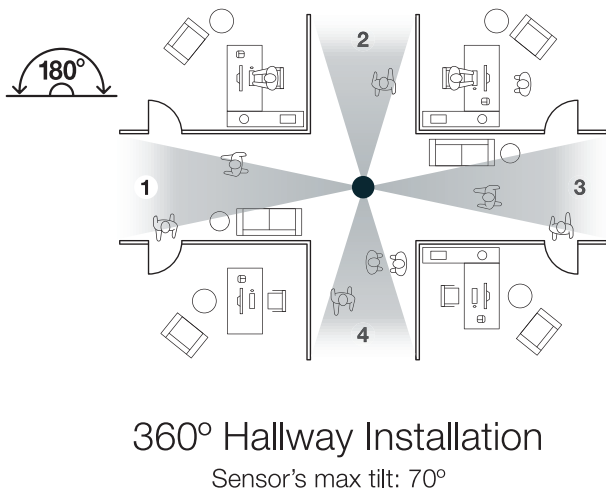

## 4-in-1 user-configurable views

The MEGApix Flex camera can be personalized to match any application and any field of view (FoV) from a 180° or 270° panoramic view installation, to a full 360° hemispheric FoV, all with a single camera installation.

360° Parking Lot Installation

180° Assembly Line Installation

360° Hallway Installation

Sensor's max tilt: 70°

270° Corner Installation