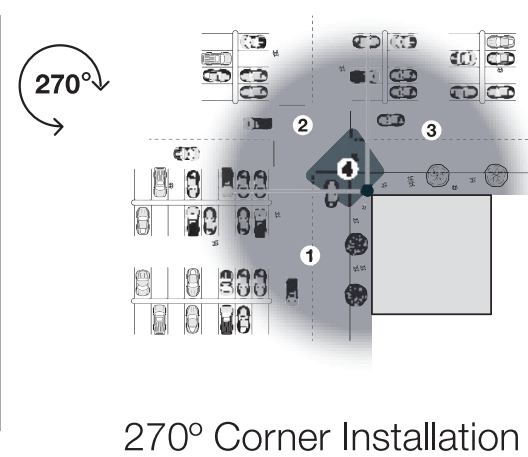

## 4-in-1 user-configurable views

The MEGApix Flex camera can be personalized to match any application and any field of view (FoV) from a 180° or 270° panoramic view installation, to a full 360° hemispheric FoV, all with a single camera installation.

360° Parking Lot Installation

180° Assembly Line Installation

360° Hallway Installation

Sensor's max tilt: 70°

270° Corner Installation

## Lens configuration options and part numbers

The camera comes as a complete solution including four (4) x 4.0mm fixed lenses installed or is fully customizable with camera base unit plus selection of up to four (4) sensor/lens modules.