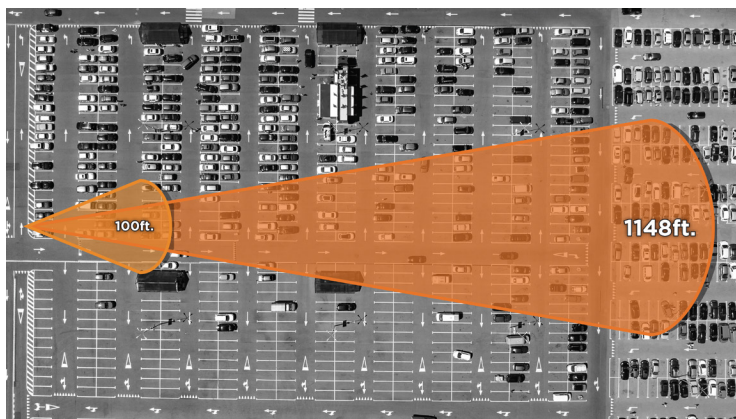

MEGAPIX CAAS™

Camera as a System

Setup a complete single- or multi-site surveillance system with no server or NVR required. These all-in-one cameras operate as edge recorders, storing high-definition IP video locally (64GB, 128GB and 256GB storage options).

The cameras are managed via DW Spectrum® IPVMS pre-installed and lets you access your system from any computer, any mobile phone and any tablet, with no recurring fees.

All-in-one cameras.

MEGAPIX LPR™

License plate recognition (LPR) camera

LPR technology is engineered to capture reflective license plates in extreme light conditions, assuring consistent, reliable plate capture day or night from a range of 60' of moving vehicles traveling up to 50mph.

MEGAPIX PTZ™

Up to 36x optical zoom

The optical zoom lens uses internal glass elements to bring an image up to 36x closer, allowing the magnified image to be recorded at full resolution.

Up to 36x optical zoom

1148ft Smart IR™ illumination

DW's IP PTZ cameras have Smart IR LEDs built-in that provide illumination up to 1148ft (350m) from the camera, delivering clear images and details for both objects in the camera's foreground and deep into the background.