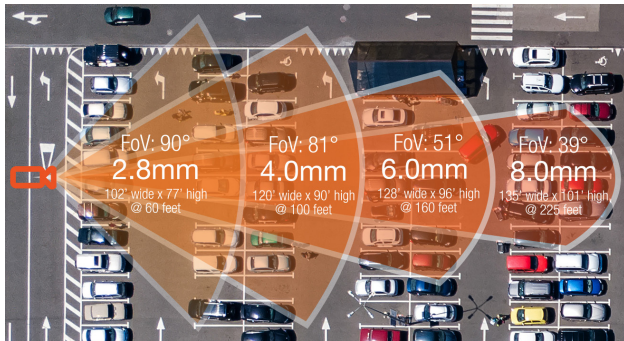

Customizable lens options

The camera comes as a complete solution including 4x 4.0mm fixed lenses installed or is fully customizable with camera base unit plus selection of up to 4 sensor/lens modules.

Features:

16MP

Resolution at 30fps

4x

Fixed Lens Options

4-in-1 Installation

Flexible Sensor Install

IP66 Rated

5 YEAR

Warranty

- 16MP 1/3" image sensors at real-time 30fps
- 360° and 180° flexible panoramic view IP camera
- Four cameras in one installation
- Flexible sensor positioning with magnets
- True Wide Dynamic Range (WDR)
- PoE injector included
- Dual codecs (H.264, MJPEG) with

- simultaneous dual-stream
- Two-way audio
- Easy image alignment and stitching
- Smart DNR™ 3D digital noise reduction
- True day/night with mechanical IR cut filter
- Auto gain control (AGC)
- Auto white balance (AWB)
- Motion detection

- Micro SD/SDHC/SDXC class 10 card (not included)
- Alarm sensor input
- Relay output
- Web server built-in
- ONVIF conformant, profile S
- NDA/TAA compliant
- PoE class 4 and DC12V
- IP66-rated
- 5 year warranty