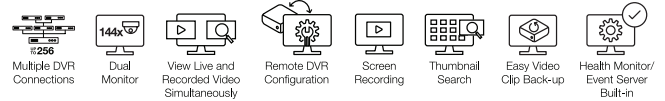

Video Management Anywhere, Anytime.

DW Spectrum® IPVMS is an endlessly customizable IP video management platform that gives users the ability to create tailored network video solutions for any type of project, for use by anyone, on any device.

Built for Users.™

Scalable, Enterprise-level Servers, Powered by DW Spectrum® IPVMS.

Blackjack® servers powered by DW Spectrum® are robust and user-friendly video management solutions, highly optimized to provide unlimited scalability, unmatched bandwidth savings and simplified system setup and management.

Remote Management and Event Server Software.

The C3™ client and event server make up a remote management software suite for DW® VMAX® embedded recording solutions. It provides users a powerful and easy-to-use new way to monitor any VMAX® device from anywhere.

Unlike Any Other.™

Plug and Play IP NVRs, Managed from Anywhere.

VMAX® IP Plus™ is an easy to use PoE NVR that allows you to go from powerup to monitoring video in less than three minutes!

Contact us:

California Office
16220 Bloomfield Avenue
Cerritos, California USA 90703
Hours: 8:00am - 5:00pm PST.

Florida Office
5436 West Crenshaw Street
Tampa, Florida USA 33634
Hours: 8:30am - 5:30pm EST.

Phone (Toll-Free).....1.866.446.3595
Fax.....1.813.888.9262
Customer Service (U.S.).....1.866.446.3595
Customer Service (International).....1.813.888.9555
Customer Service (French).....1.514.360.1309
Sales Email.....sales@digital-watchdog.com
Tech Support Email.....technicalsupport@digital-watchdog.com