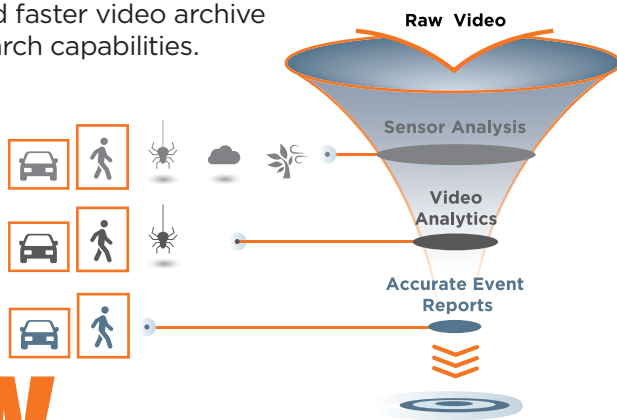

# MEGAPIX IVA/IVA+

Powerful Intelligent Video Analytics (IVA) detecting and classifying people and objects in real-time.

**NDAA/TAA**  
COMPLIANT PRODUCTS

The analysis of video content by the IVA engine provides users the ability to automatically analyze video, detect and determine events at the edge. Processing the raw video data in the camera itself, near the source, significantly reduces bandwidth consumption, increases accuracy and reduces response time.

## Logic rules

MEGApix IVA cameras can be configured with multiple trigger points, allowing for a greater event detection level while reducing unwanted false alarms/positives.

## Increase recording storage

Manage your recording storage smarter by fine-tuning events and alarms that are to be recorded. Combining IVA analytics, logic rules and non-detection zones, users can create specific conditions unique to their environment people and objects must trigger to activate an alarm. Smart management of your available storage.

## Reduce false alarms

MEGApix IVA makes event detection more reliable and effective. The result is real-time event response and faster video archive search capabilities.

License Type	MEGApix IVA	MEGApix IVA+
Max Number of Detection Zones	40	40
Intrusion	✓	✓
Line Crossing	✓	✓
Counting Line	✓	✓
Loitering	✓	✓
Enter/Exit	✓	✓
Tamper	✓	✓
Object Removed		✓
Tailgating		✓
Direction		✓
Stopped		✓
Appear/Disappear		✓
Object Left		✓
Logical Rules		✓