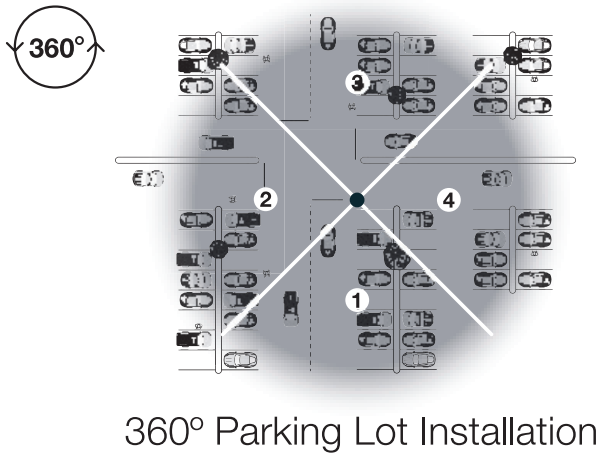

4-in-1 user-configurable views

The MEGApix Flex camera can be personalized to match any application and any field of view (FoV) from a 180° or 270° panoramic view installation, to a full 360° hemispheric FoV, all with a single camera installation.

360° Parking Lot Installation