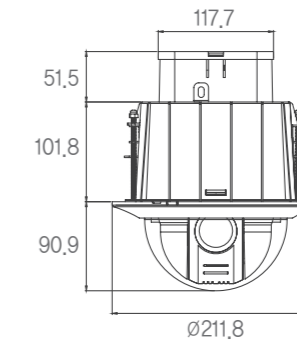

Super Speed Dome PTZ39XFM

Dimensions (Unit : mm)