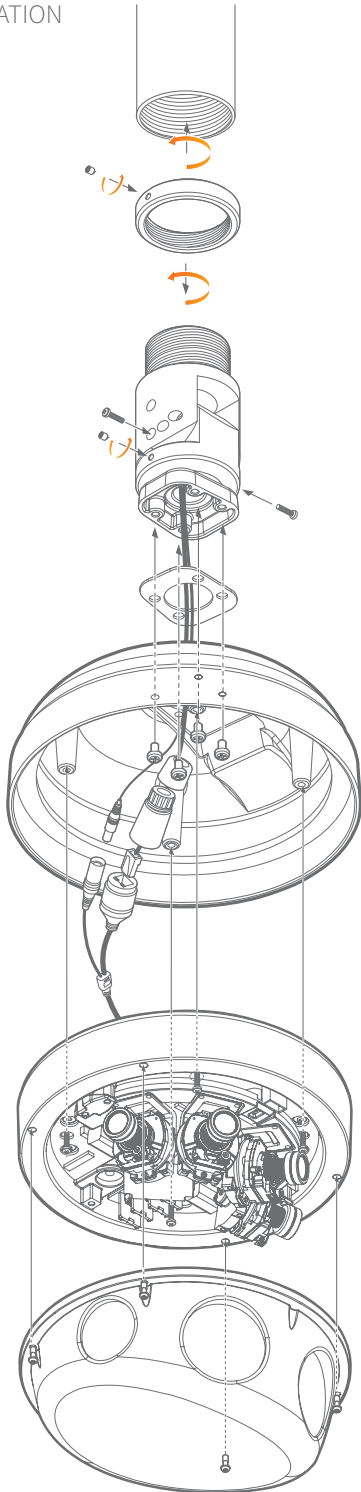

Parapet mount adapter for DWC-P39PARAM and MEGApix® PANO™ 48MP Dome and STAR-LIGHT Flex™ 8MP User-Configurable Multi-Sensor AHD Dome Cameras

DWC-PZADP

WHAT'S IN THE BOX

QSG Manual		1 Set	Screw – 4pcs		1 Set
------------	---	-------	--------------	---	-------

INSTALLING THE MOUNTING ACCESSORY

INSTALLATION

TILTING

ROTATION