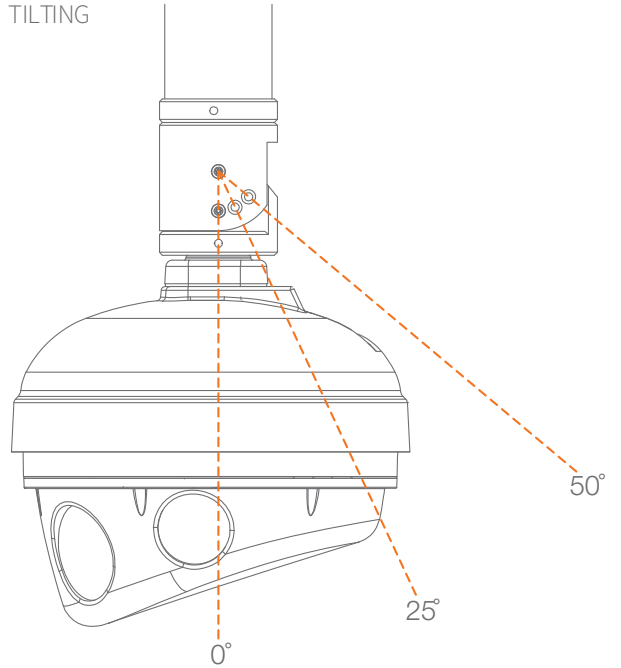

INSTALLING THE MOUNTING ACCESSORY

TILTING