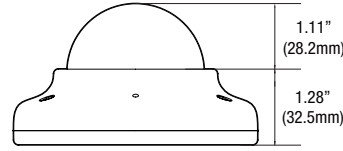

2.1 Megapixel
 Universal HD / Analog
 Star-Light™
 3.6mm Fixed Lens
 IP66 Rated
5 YEAR Warranty

Dimensions

Unit: inch (mm)

Summary

Star-Light™ 2.1MP/1080p Universal HD over Coax® cameras deliver crystal-clear images and support real-time 30fps HD-Analog, HD-TVI, HD-CVI at 2.1MP/1080p and CVBS at 960H. The vandal dome cameras are IP66-rated and discrete in style. All DW® Universal HD over Coax® cameras are engineered to work with our VMAX® A1 Plus™ DVRs using your existing coax infrastructure.