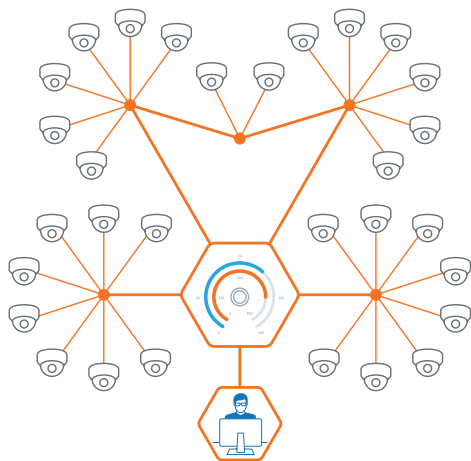

All-in-one cameras.

DW Spectrum® IPVMS

Pre-loaded with DW Spectrum® IPVMS, access and control from your phone or tablet: Our iPhone® and Android® app allow you to check in on your business from across town or across the country.

Built for Users.™

Simple to deploy, effortless to maintain

The MEGApix® CaaS™ all-in-one cameras offer a quick and effortless path from installing the camera to watching and recording in minutes. Just install the camera, download the DW Spectrum® client software, activate the licenses and start watching.

Camera as a System

The CaaS™ solution supports up to 30 cameras in the network, all accessible and manageable remotely via the DW Spectrum® client, DW apps and the DW Cloud™ webpage.

View multiple CaaS™ cameras simultaneously.
No server is required.

Bandwidth conscious

Our ground-breaking architecture places video storage on the camera, not in the cloud or a remote server, placing network flow as a top priority and ensuring that critical network activities get the bandwidth they require.