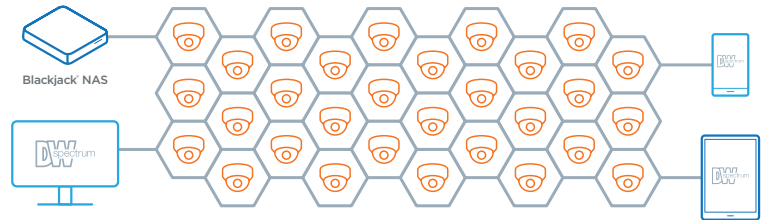

All-in-one cameras.

DW Spectrum® IPVMS

Pre-loaded with DW Spectrum® IPVMS, access and control from your phone or tablet: Our iPhone® and Android® app allow you to check in on your business from across town or across the country.

Built for Users.™

Simple to deploy, effortless to maintain

The MEGApix® CaaS™ all-in-one cameras offer a quick and effortless path from installing the camera to watching and recording in minutes. Just install the camera, download the DW Spectrum® client software, activate the licenses and start watching.

Camera as a System

The CaaS™ solution supports up to 30 cameras in the network, all accessible and manageable remotely via the DW Spectrum® client, DW apps and the DW Cloud™ webpage.

View multiple CaaS™ cameras simultaneously.
No server is required.

Cross-platform

View your MEGApix® CaaS™ IP cameras from any computer, laptop, smartphone or tablet.

Full control, remote access and live notifications

DW's Camera as a System edge solutions bring you the capabilities of a full-scale VMS in an IP camera. You can access, manage and monitor your system remotely quickly and efficiently.