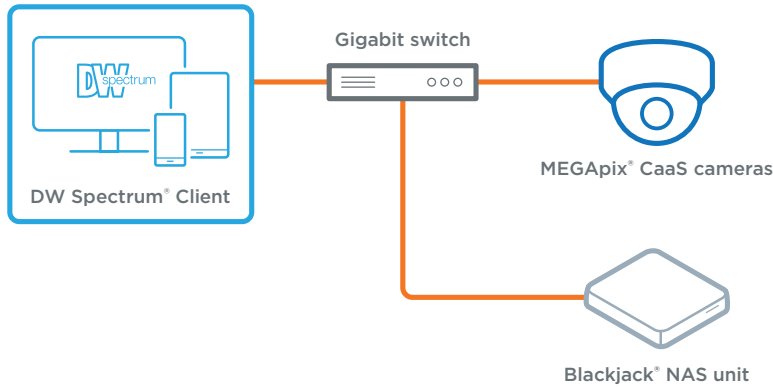

Cross-platform

View your MEGApix® CaaS™ IP cameras from any computer, laptop, smartphone or tablet.

Full control, remote access and live notifications

DW's Camera as a System edge solutions bring you the capabilities of a full-scale VMS in an IP camera. You can access, manage and monitor your system remotely quickly and efficiently.

24/7 access

Access your edge cameras' live and archive data remotely, anytime, anywhere with an internet connection.

Multi-user access

Assign multi-level users with different access to the cameras. Have up to 10 users access the camera simultaneously.

Alerts and notifications

Get instant notifications on your mobile phone, monitoring client and your e-mail when something is not right.

Ideal complete DW Spectrum® solution for small scale applications

The MEGApix® CaaS™, combined with Blackjack® NAS desktop products can deliver a complete DW Spectrum® network solution.

Mobile Apps and Apple TV

View your system from anywhere with a smartphone or tablet, even on an Apple TV!

Remote monitoring via DW Cloud™

Plug & Play setup: connecting your DW® CaaS™ camera is easy with DW Cloud™, with no port-forwarding or other complex network configuration. And, there is no additional recurring charge for DW Cloud™!