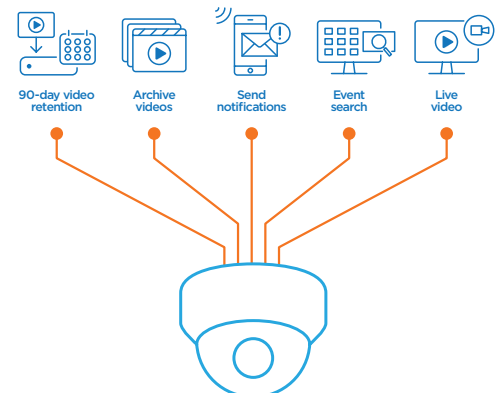

90 days of retained video

Get access to up to 90 days of recorded data all stored locally on the camera, manageable and archived remotely.