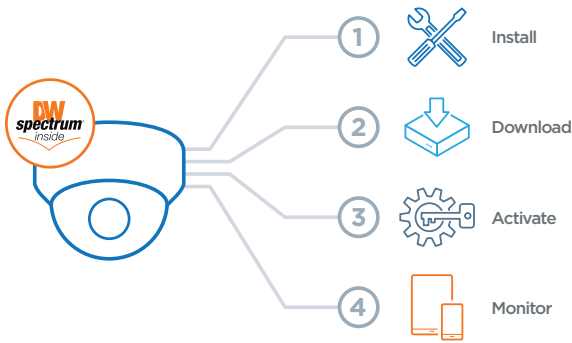

All-in-one cameras that do not require NVR's, DVR's or on-premise servers

MEGApix® CaaS™ cameras act as an all-in-one solution, handling recording, notifications, management and monitoring all accessed remotely, with no need for a dedicated server or remote recorder.

All-in-one cameras.

DW Spectrum® IPVMS

Pre-loaded with DW Spectrum® IPVMS, access and control from your phone or tablet: Our iPhone® and Android® app allow you to check in on your business from across town or across the country.

Built for Users.™

Simple to deploy, effortless to maintain

The MEGApix® CaaS™ all-in-one cameras offer a quick and effortless path from installing the camera to watching and recording in minutes. Just install the camera, download the DW Spectrum® client software, activate the licenses and start watching.

Camera as a System

The CaaS™ solution supports up to 30 cameras in the network, all accessible and manageable remotely via the DW Spectrum® client, DW apps and the DW Cloud™ webpage.

View multiple CaaS™ cameras simultaneously.
No server is required.