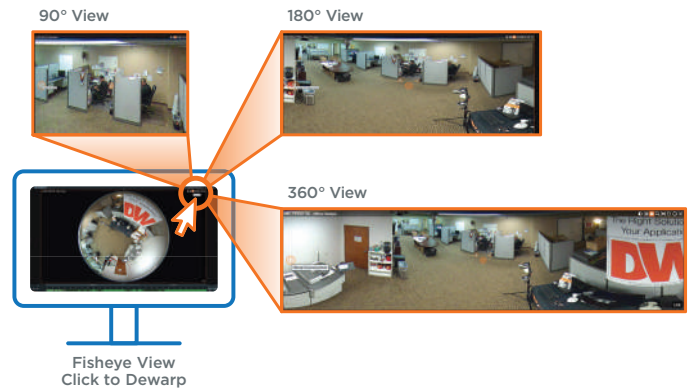

24/7 access

Access your edge cameras' live and archive data remotely, anytime, anywhere with an internet connection.

Multi-user access

Assign multi-level users with different access to the cameras. Have up to 10 users access the camera simultaneously.

Mobile Apps and Apple TV

View your system from anywhere with a smartphone or tablet, even on an Apple TV!

Remote monitoring via DW Cloud™

Plug & Play setup: connecting your DW® CaaS™ camera is easy with DW Cloud™, with no port-forwarding or other complex network configuration. And, there is no additional recurring charge for DW Cloud™!

5MP 360° hemispheric fisheye view with zero distortion

MEGApix® Pano™ 360° view fisheye cameras with IR monitor an entire room with a single camera, providing the ultimate ROI.

DW IP LPR camera

Non LPR camera

License Plate Recognition (LPR)

The MEGApix® CaaS 4MP LPR cameras are engineered to capture license plates of moving vehicles in extreme light conditions, up to 60' at up to 50mph.

No Maintenance Fees

With DW®, there are no maintenance fees or annual agreements for DW Spectrum® licenses and products.