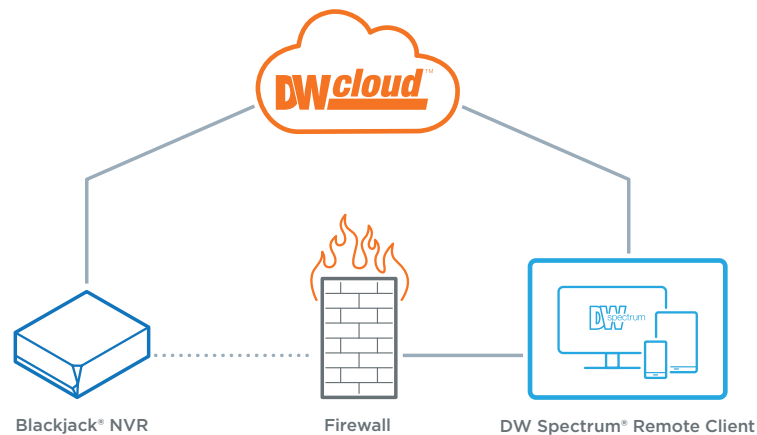

24/7 access

Access your edge cameras' live and archive data remotely, anytime, anywhere with an internet connection.

Multi-user access

Assign multi-level users with different access to the cameras. Have up to 10 users access the camera simultaneously.

Alerts and notifications

Get instant notifications on your mobile phone, monitoring client and your e-mail when something is not right.

Ideal complete DW Spectrum® solution for small scale applications

The MEGApix® CaaS™, combined with Blackjack® NAS desktop products can deliver a complete DW Spectrum® network solution.

Mobile Apps and Apple TV

View your system from anywhere with a smartphone or tablet, even on an Apple TV!

Remote monitoring via DW Cloud™

Plug & Play setup: connecting your DW® CaaS™ camera is easy with DW Cloud™, with no port-forwarding or other complex network configuration. And, there is no additional recurring charge for DW Cloud™!