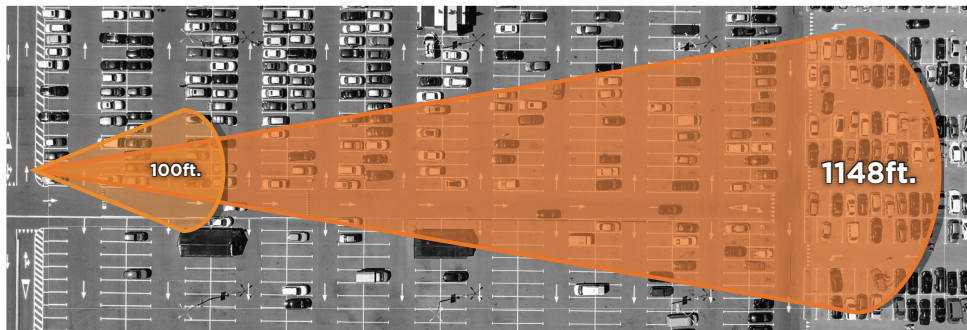

### 1148ft Smart IR™ illumination

DW's IP PTZ cameras have Smart IR LEDs built-in that provide illumination up to 1148ft (350m) from the camera, delivering clear images and details for both objects in the camera's foreground and deep into the background.