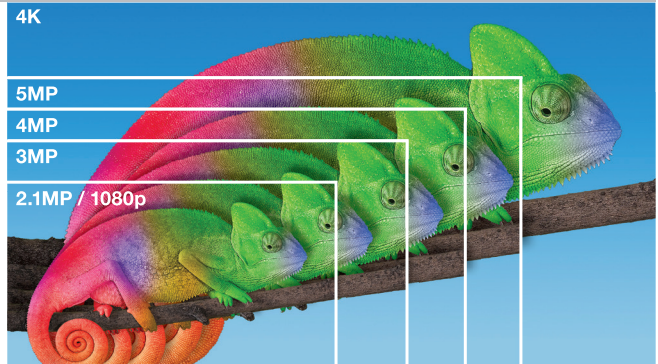

## Capture All the Action.

MEGApix® PTZ cameras deliver crystal-clear images with up to 36x optical zoom.

The MEGApix® PTZ cameras deliver 4K and 3MP resolution at real-time 30fps. The cameras are powered by Star-Light Plus™ technology for color video in near-total darkness. Endless 360° panning and rotation allows for swift movement and tracking of any event in the camera's field of view.

### Megapixel resolution

DW's technology delivers crystal-clear images in any resolution up to 4K. Higher resolution delivers forensic details even when zooming into the camera's field of view.

Up to 36x optical zoom

### Up to 36x optical zoom

The optical zoom lens uses internal glass elements to bring an image up to 36x closer, allowing the magnified image to be recorded at full resolution.