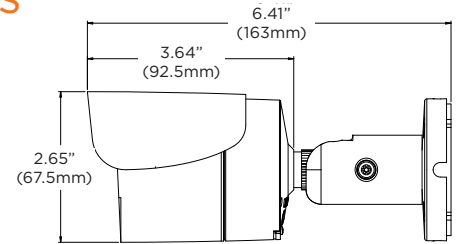

Dimensions

unit: Inch (mm)

Specifications

IMAGE	
Image sensor	5MP 1/2.8" CMOS
Total pixels	2560 (H) x 1440 (V)
Minimum scene illumination	0.16 lux (color) 0.0 lux (B/W)
LENS	
Focal length	4.0mm, F2.0
Lens type	Fixed lens
Field of view (FoV)	82.3°
IR distance	100ft range
OPERATIONAL	
Shutter mode	Auto, manual, anti-flicker, slow shutter
Shutter speed	1/15 - 1/32000
Slow shutter	1/2, 1/3, 1/5, 1/6, 1/7.5, 1/10
Auto gain control	Auto
Day and night	Auto, day (color), night (B/W)
Smart DNR™ 3D digital noise reduction	3D-DNR
Wide Dynamic Range (WDR)	True WDR
Wide Dynamic Range (WDR) dB	120dB
Privacy zone	16 programmable privacy masks
Mirror and flip	Yes
Alarm notifications	Notifications via e-mail notifications, FTP and SD card recording
Memory slot	Micro SD / SDHC / SDXC (card not included)
NETWORK	
LAN	RJ45 (10/100Base-T)
Video compression type	H.265, H.264, MJPEG
Resolution	H.265: 2592x1944, 2304x1296, 2.1MP/1080p, 720p, VGA, D1, CIF H.264: 2592x1944, 2304x1296, 2.1MP/1080p, 720p, VGA, D1, CIF MJPEG: 2.1MP/1080p, 720p, 800x600, VGA, 768x432, D1, CIF
Frame rate	Up to 30fps at all resolutions
Video bitrate	100Kbps - 10Mbps, multi-rate for preview and recording
Bitrate control	Multi streaming CBR/VBR at H.264, H.265 (controllable frame rate and bandwidth)
Streaming capability	Dual-stream at different rates and resolutions
IP	IPv4, IPv6
Protocol	TCP/IP, UDP, AutoIP, RTP (UDP/TCP), RTSP, NTP, HTTP, HTTPS, SSL, DNS, DDNS, DHCP, FTP, SMTP, ICMP, SNMPv1/v2/v3 (MIB-2), ONVIF
Security	HTTPS (TLS), IP filtering, 802.1x, digest authentication (ID/PW)
ONVIF conformance	Yes
Web viewer	OS: Windows®, Mac® OS, Linux® Browser: Internet Explorer®, Google Chrome®, Mozilla Firefox®, Safari®
Video management software	DW Spectrum® IPVMS
ENVIRONMENTAL	
Operating temperature	-4°F - 122°F (-20°C - 50°C)
Operating humidity	10-90% (non-condensing)
IP rating	IP67-rated
Other certifications	CE, FCC, RoHS
ELECTRICAL	
Power requirement	DC 12V, PoE (IEEE 802.3af Class 3). (Adapter not included)
Power consumption	DC12V: max 6.5W PoE: max 8.3W
MECHANICAL	
Material	Aluminum bullet housing
Dimensions	6.41" x 2.65" (163 x 67.5 mm)
Weight	1.1 lbs (0.5kg)
Warranty	5 year warranty