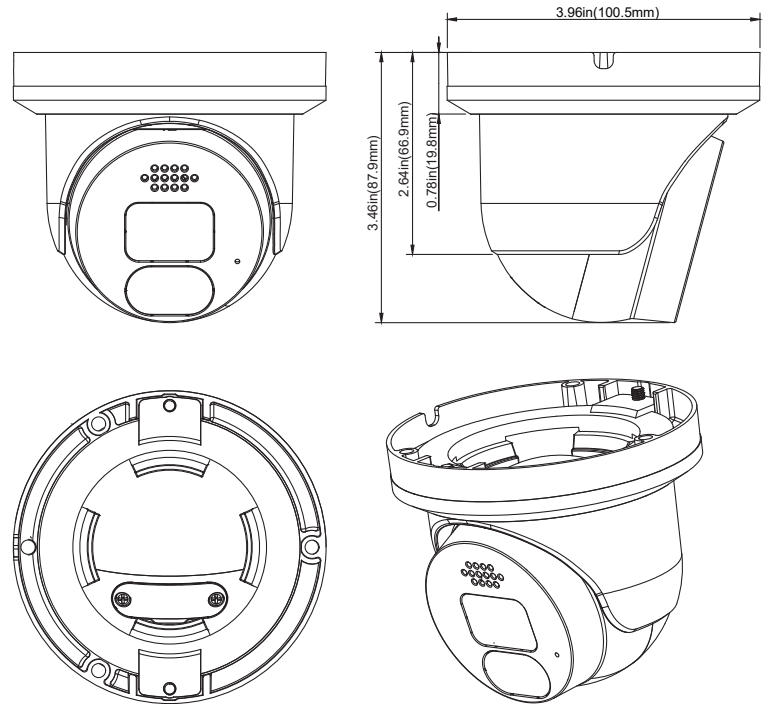

AVC-NAE81F28

NDA
COMPLIANT | CE | FC

8M Smart Defender Turret Network Camera

DIMENSIONS

Unit : inch(mm)

OVERVIEW

- 8MP (3840x2160) @15fps H.265/ H.254
- Full Color Smart Defender Camera
- 2.8mm Fixed Lens (F1.0)
- 3D DNR, D-WDR
- White Light LED / Strobe (Blue & Red) Light
- Built-in MIC / Speaker
- Built-in micro SD card slot with video and still image capture function (up to 256GB)
- AI Feature : Intrusion, Tripwire, Loitering Detection, Region Entrance / Exiting
- IP67 ingress protection
- PoE / DC12V Power supply
- Support remote monitoring by AVYCON ONE (Mobile APP) and AVYCON CMSONE (CMS)