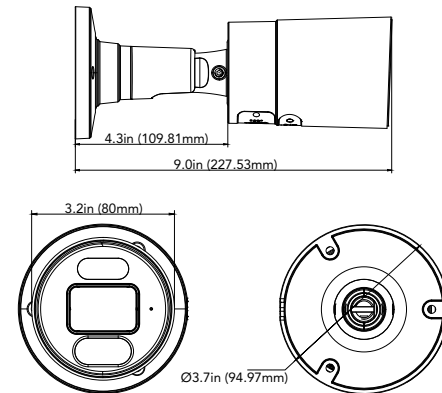

DIMENSIONS

Unit : inch(mm)

OPTIONAL ACCESSORIES