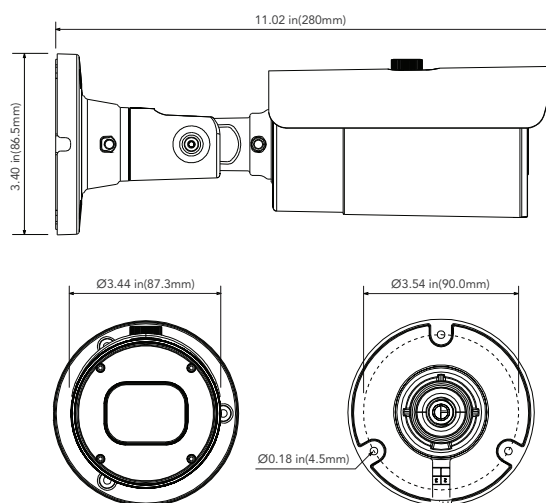

DIMENSIONS

Unit : inch(mm)

OPTIONAL ACCESSORIES

AVM-JB-DUAL-UL1
DUAL JUNCTION BOX