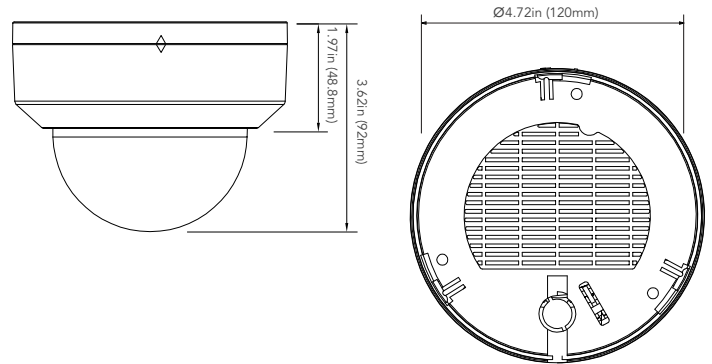

DIMENSIONS

Unit : inch(mm)

OPTIONAL ACCESSORIES

AVM-CWM-EV-S2
COMPACT
WALL MOUNT

SPECIFICATIONS

VIDEO	
Imaging Device	1/2.7" Progressive CMOS
Resolution	Main Stream: 2592x1944, 2592x1520, 2048x1536, 2304x1296, 1920x1080, 1280x960 Sub Stream : 1920x1080, 1280x720, 640x480 Mobile Stream: 640x480, 320x240
Max. Framerate	Main Stream: Max. 30fps/25fps (60Hz/50Hz) Sub Stream: Max. 30fps (60Hz/50Hz) Mobile Stream: Max. 30fps (60Hz/50Hz)
Min. Illumination	Color: 0.004 lux @ F1.6 (AGC on) B/W: 0 lux (IR LED on)
Compression	Video: H.265+/H.265 Main Profile, H.264+/H.264 High Profile, MJPEG (Sub Stream Only) Audio: G.711a / G.711u
Bitrate Control	CBR or VBR (256Kbps ~ 8Mbps)
LENS	
Focal Length (Zoom Ratio)	2.8mm Fixed
Max. Aperture Ratio	F1.6
Angular Field of View	Horizontal: 110°, Vertical: 58°, Diagonal: 133°
Min. Object Distance	5.9ft (1.8M)
Focus Control	N/A
Lens Type	Fixed (M12)
PAN / TILT / ROTATE	
Pan / Tilt / Rotate Adjustment	Manual Adjustment
OPERATIONAL	
Camera Title	Title Displayed up to 32 characters
Day & Night	AUTO (ICR)
Exposure Compensation	BLC, HLC, WDR
Digital Noise Reduction	3D DNR
Digital Image Stabilization	N/A
Motion Detection	Rectangle Grid (8 Levels of Sensitivity)
Privacy Masking	4 Rectangle Zones
Gain Control	AUTO
White Balance	AUTO / MANUAL
LDC	N/A
Electronic Shutter Speed	AUTO / Manual (1/5 ~ 1/20000s)
Video Rotation	Flip / Mirror
Analytics	Face Detection (FD), Pedestrian & Vehicle Detection (PD&VD), Intrusion Detection (ID), Line Crossing Detection (TD), Tripwire Counting (TC), Stationary Object Detection (OBJ), Heat Map (HM), Crowd Density Detection (CD), Queue Length Detection (QD), License Plate Detection (LPR), Rare Sound Detection (RSD)
Alarm I/O	N/A
Alarm Triggers	Motion, Sound Detection
Alarm Events	Notification via E-mail, Image file upload via FTP, Video file upload via FTP, Image file upload to Cloud (Dropbox), Video file upload to Cloud (Dropbox), Micro SD recording at event triggered, Event Push via HTTP / UDP
Audio In	1 Line-In (RCA)
Audio Out	1 Line-Out (RCA)
IR Viewable Length	65ft (20M)
NETWORK	
Ethernet	RJ45 (10/100BASE-T)
Streaming	Unicast / Multicast
Protocol	TCP/IP, HTTP, DHCP, DNS, DDNS, RTP/RTSP, SMTP, NTP, UPnP, SNMP, HTTPS, FTP
Security	Login Authentication, IP Address Filtering, User access log
Application Programming Interface	ONVIF Profile S/G/T, REST API
GENERAL	
Webpage Language	English, Korean
Edge Storage	Micro SD/SDHC/SDXC Slot (up to 256GB) with video and still image capture function
Memory	N/A
ENVIRONMENTAL & ELECTRICAL	
Operating Temperature / Humidity	-31°~131°F (-35°~+55°C) / less than ≤ 95% RH
Storage Temperature / Humidity	
Input Voltage	PoE (IEEE802.3at) / 12VDC
Power Consumption	Max. 3W (IR LED off), Max. 4W (IR LED on)
MECHANICAL	
Color / Material	White / Plastic
Product Dimensions / Weight	Ø4.72x3.62in (120x92mm) / 0.61lbs (276g)
DORI (EN62676-4-STANDARD)	
Detect (25PPM / 8PPF)	
Observe (63PPM / 19PPF)	
Recognize (125PPM / 38PPF)	
Identify (250PPM / 76PPF)	