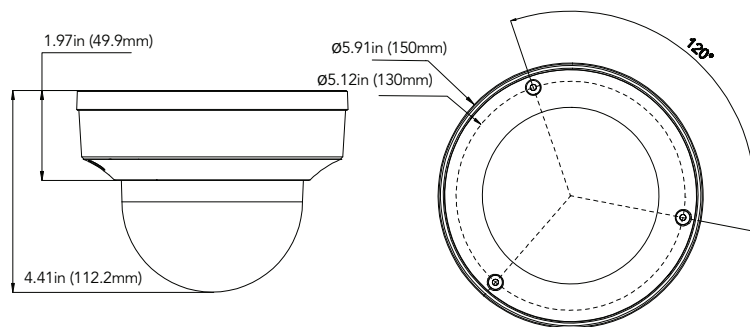

### OVERVIEW

- 5MP (2592x1944) @ 30fps
- Max. Resolution: 2592x1944
- H.265+/H.265, H.264+/H.264, MJPEG Encoding
- Day & Night AUTO ICR
- Motorized 2.8~12mm Lens (F1.8(Wide) ~ 3.3(Tele))
- 3D DNR, WDR, HLC, BLC and ROI Encoding
- Intelligent Analytics
- Built-in micro SD card slot with video and still image capture function (up to 256GB)
- IP67 ingress protection
- DC12V/PoE power supply
- Support remote monitoring by AVYCON ONE (Mobile APP) and AVYCON CMSONE (CMS)

### DIMENSIONS

Unit : inch(mm)