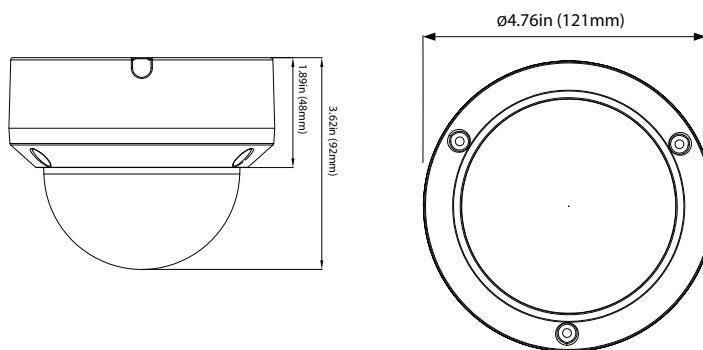

DIMENSIONS

Unit : inch(mm)

OPTIONAL ACCESSORIES