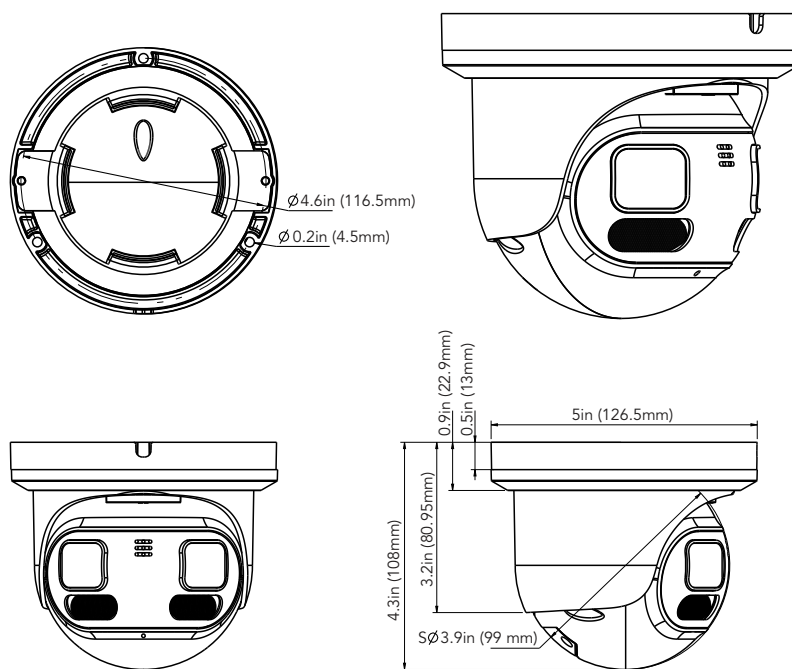

## DIMENSIONS

Unit : inch(mm)

### OVERVIEW

- 8MP (5120×1440) H.265+, H.265, H.264+, H.264, MJPEG
- Max. resolution: 5120×1440
- Dual Lens Stitched Panoramic View (2 x 2.8mm Fixed Lens)
- Full Color / Active Deterrence Camera
- 3D DNR, WDR, HLC, BLC, ROI encoding
- Intelligent Analytics
- White Light LED / Strobe (Blue & Red) Light
- Built-in MIC / Speaker
- Built-in micro SD card slot, up to 256GB
- IP67 ingress protection
- DC12V/PoE power supply
- Support remote monitoring by AVYCON ONE (Mobile APP) and AVYCON CMSONE (CMS)