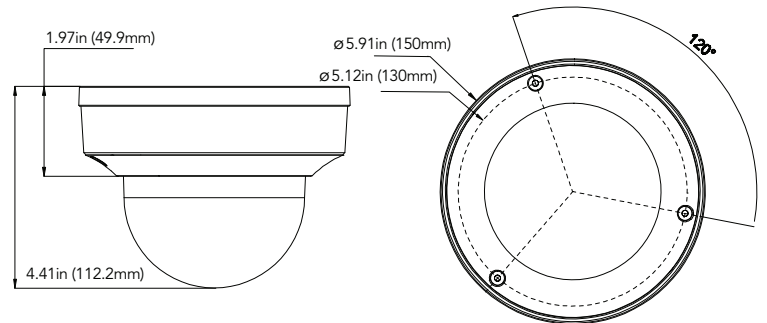

## OVERVIEW

- 2MP (1920x1080) @ 30fps
- Max. resolution: 1920x1080
- Supports Smart H.265/H.264 Encoding
- Day & Night AUTO ICR
- Motorized 2.7~13.5mm Lens (F1.8(Wide) ~ 3.3(Tele))
- 3D DNR, WDR, HLC, BLC, ROI encoding
- Intelligent Analytics
- Built-in micro SD card slot with video and still image capture function (up to 256GB)
- IP67 ingress protection
- DC12V/PoE power supply
- Support remote monitoring by AVYCON ONE (Mobile APP) and AVYCON CMSONE (CMS)

## DIMENSIONS

Unit : inch(mm)