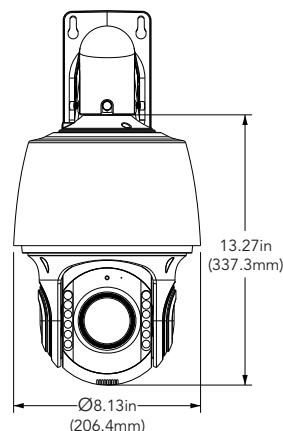

DIMENSIONS

Unit : inch(mm)

OPTIONAL ACCESSORIES

AVM-PT-WMT-PM-L1
WALL MOUNT
(INCLUDED)

AVM-PT-CMT-PM-L1
CEILING MOUNT

AVM-CRM-A1
CORNER MOUNT
BRACKET

AVM-P-POM-A2
POLE MOUNT
BRACKET

AVM-PT-TMT-T25
MOUNT ADAPTER