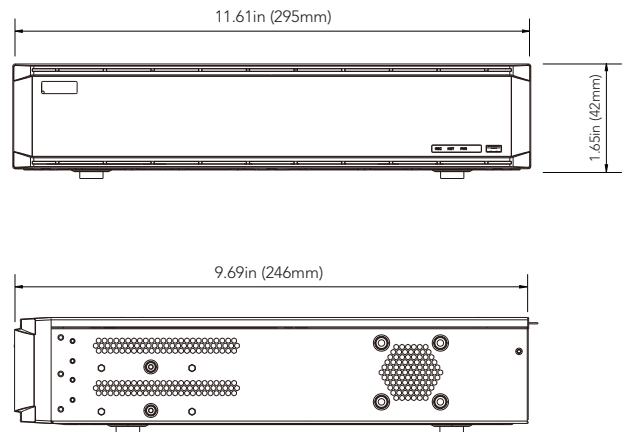

DIMENSIONS

Unit : mm(inch)

MOBILE APP

AVYCON Mobile CVMS

REAR PANEL

SPECIFICATIONS

VIDEO	
IP Video Input	8 Channels IPC or IP Panel Input
Output	HDMI1: 3840 x 2160 @ 60 fps & 30 fps / 1920 x 1080 / 1280 x 1024 / 1024 x 768 VGA x 1: 1920 x 1080 / 1280 x 1024 / 1024 x 768
IP Video Input Resolution	8MP / 6MP / 5MP / 4MP / 3MP / 1080P / 1280 x 1024 / 960P / 720P / 960H / D1 / CIF
Incoming Bandwidth (Mbps)	80Mbps
Outgoing Bandwidth (Mbps)	80Mbps
Video Compression	H.265+ / H.265 / H.264
AUDIO	
Audio Network Input	8CH IPC / IP Panel Audio Input
Local Output	RCA x 1
2-Way Audio	RCA x 1
Compression	G.711(U/A)
AI	
AI Device Access	8CH
Face Picture Database	4 Groups: Attendance Group / Allow List / Block list / VIP 30,000 Face Pictures
Computing Capability	180 pictures / minute
Face Picture Search	Search and playback by time / camera / event / temperature / mask
Face Picture Adding	Add face pictures through APP, WEB, and external import
External Face Picture Enrollment	Resolution: 128 x 128 ~ 1920 x 1080; Size: ≤70KB; Format: jpg & jpeg
Event	Allow list / block list / VIP / temperature exception alarm
AI Statistics	Statistical Information Display by Day, Week, Month, Quarter as well as Customized Time Period in the Bar Graph or Pie Chart
ACCESS CONTROL	
Attendance Rule	By Week / Month / Customization
Access Control Trigger Type	Staff / VIP / Allow List
Temperature Measure Unit	Fahrenheit / Celsius
Temperature Statistics	Real-time Statistics / Historical Statistics
ALARM	
Alarm Mode	Motion Detection, Sensor Detection, AI Event, Temperature Exception Alarm, Mask Off
Linkage	Record, PTZ, Cruise, Alarm Out, Pop-up Window, Email, Buzzer, APP push, etc.
RECORD/PLAYBACK	
Record Stream	Dual Stream Recording
Resolution	8MP / 6MP / 5MP / 4MP / 3MP / 1080P / 1280 x 1024 / 960P / 720P / 960H / D1 / CIF
Frame Rate	NTSC: 30 fps; PAL: 25 fps
Record Mode	Manual, Timer, Motion, Sensor, Smart Events
Simultaneous Playback	Max 8 CH
Playback Search	Time Slice / Time / Event / Tag Search
Smart Search	Highlighted Color to Display the Camera Record in a Certain Period of Time, Different Colors Refer to Different Record Events
Function	Play, Pause, FF, FB, Digital Zoom, Etc.
Live View / Playback Decoding	1CH 8MP / 4CH 1080P
NETWORK	
Network Interface	RJ 45 1000 Mbps x 1
PoE Port	RJ 45 x 8 (IEEE802.3af; Output Power: ≤80W)
Protocol	TCP / IP, PPPoE, DHCP, DNS, DDNS, UPnP, NTP, SMTP, HTTP, HTTPS, 802.1x
Incoming Bandwidth	80Mbps
Outgoing Bandwidth	80Mbps
SYSTEM	
OS	Embedded Linux
Mobile Device	iOS, Android
HDD Interface	SATA x 1, Max 10T per HDD
Local Backup	U Disk, USB Mobile HDD
Network Backup	Yes
RS 485	Yes (Full-Duplex), Connect to the PTZ or Keyboard
USB	USB 2.0 x 1, USB 3.0 x 1
Remote Controller	Optional
GENERAL	
Certificate	CE, FCC
Environment Protection	Complies with Directive EU RoHS, WEEE (2012 / 19 / EU), Directive 94 / 62 / EC and REACH (EC1907 / 2006)
Power Supply	DC48V / 2.5A
Consumption	≤15W (Without HDD and PoE Power Supply)
Dimensions	11.61" x 9.69" x 1.65" (295mm x 246mm x 42mm)
Working Environment	14°F ~ 122°F (-10°C ~ 50°C), 10% ~ 90% Humidity