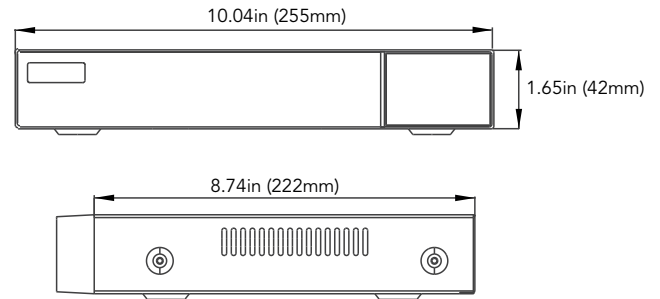

DIMENSIONS

Unit : inch(mm)

MOBILE APP

AVYCON MOBILE CVMS

REAR PANEL

SPECIFICATIONS

VIDEO	
IP Video Input	8 Channels IPC
Output	HDMI1: 1920 x 1080 / 1280 x 1024 / 1024 x 768 VGA x 1: 1920 x 1080 / 1280 x 1024 / 1024 x 768
IP Video Input Resolution	8MP/ 6MP/ 5MP/ 4MP/ 3MP/ 1080P/ 1280x1024/ 960P/ 720P/ 960H/ D1/ CIF @ 30/25/20fps
Incoming Bandwidth (Mbps)	40Mbps
Outgoing Bandwidth (Mbps)	40Mbps
Video Compression	Standard H.265
AUDIO	
Network Input	8 Channel IPC Audio Input
Local Output	No
2-Way Audio	No
HDMI Audio Output	Yes
Compression	G.711(U/A)
RECORDING	
Resolution	8MP/ 6MP/ 5MP/ 4MP/ 3MP/ 1080P/ 1280x1024/ 960P/ 720P/ 960H/ D1/ CIF
Record Stream	Dual Stream Recording
Mode	Manual, Timer, Motion, Sensor
PLAYBACK	
Smart Search	Highlighted Color to Display the Camera Record in a Certain Period of Time Different Colors Refers to Different Record Events
Search	Time slice / Time / Event / Tag Search / Smart Search
Function	Play, Pause, Fast Forward, Fast Rewind, Digital Zoom, etc.
Simultaneous Playback	Max 8 Channels
ALARM	
Alarm Input	IPC Alarm Input Supported
Alarm Output	IPC Alarm Output Supported
Mode	Manual, Sensor, Motion, Exception, Smart Events
Alarm Trigger	Record, Snap, Preset, E-mail, etc.
STORAGE	
HDD Interface	SATA x 1, Max 10TB per HDD
BACKUP	
Network Backup	Yes
Local Backup	USB Flash Drive, USB Mobile HDD
NETWORK	
Interface	RJ45 10 / 100 / 1,000 Mbps x 1
PoE Port	100M RJ45 x 8
Standard	IEEE802.3AF
Protocol	TCP / IP, DHCP, DNS, DDNS, UPnP, NTP, SMTP, HTTP, HTTPS, 802.1x, RTSP, SNMP, ONVIF, etc. PPPoE
Web Client	Max. 10 Online Users
EXTERNAL INTERFACE	
Remote Controller	Optional
USB	USB 2.0 x 2 (Rear Panel)
VIDEO ANALYTICS	
License Plate Recognition	Supported on v1.4.4 (used with the AVC-NBL21M-L1 & AVC-NBL41M-L1)
GENERAL	
Power Supply	DC 48V/2.5A
Power Consumption	≤6W (Without HDD)
Working Environment	14°~122°F (-10°~50° Celcius)
Working Humidity	10% ~ 90% (Non-Condensing)
Dimensions	10.04" x 8.74" x 1.65" (255mm x 222mm x 42mm)