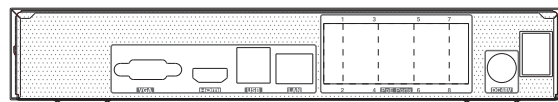

DIMENSIONS

Unit : inch(mm)

MOBILE APP

AVYCON MOBILE CVMS

REAR PANEL

SPECIFICATIONS

VIDEO	
IP Video Input	8 Channels IPC
Output	HDMI1: 1920 x 1080 / 1280 x 1024 / 1024 x 768 VGA x 1: 1920 x 1080 / 1280 x 1024 / 1024 x 768
IP Video Input Resolution	8MP/ 6MP/ 5MP/ 4MP/ 3MP/ 1080P/ 1280x1024/ 960P/ 720P/ 960H/ D1/ CIF @ 30/25/20fps
Incoming Bandwidth (Mbps)	40Mbps
Outgoing Bandwidth (Mbps)	40Mbps
Video Compression	Standard H.265
AUDIO	
Network Input	8 Channel IPC Audio Input
Local Output	No
2-Way Audio	No
HDMI Audio Output	Yes
Compression	G.711(U/A)
RECORDING	
Resolution	8MP/ 6MP/ 5MP/ 4MP/ 3MP/ 1080P/ 1280x1024/ 960P/ 720P/ 960H/ D1/ CIF
Record Stream	Dual Stream Recording
Mode	Manual, Timer, Motion, Sensor
PLAYBACK	
Smart Search	Highlighted Color to Display the Camera Record in a Certain Period of Time Different Colors Refers to Different Record Events
Search	Time slice / Time / Event / Tag Search / Smart Search
Function	Play, Pause, Fast Forward, Fast Rewind, Digital Zoom, etc.
Simultaneous Playback	Max 8 Channels
ALARM	
Alarm Input	IPC Alarm Input Supported
Alarm Output	IPC Alarm Output Supported
Mode	Manual, Sensor, Motion, Exception, Smart Events
Alarm Trigger	Record, Snap, Preset, E-mail, etc.
STORAGE	
HDD Interface	SATA x 1, Max 10TB per HDD
BACKUP	
Network Backup	Yes
Local Backup	USB Flash Drive, USB Mobile HDD
NETWORK	
Interface	RJ45 10 / 100 / 1,000 Mbps x 1
PoE Port	100M RJ45 x 8
Standard	IEEE802.3AF
Protocol	TCP / IP, DHCP, DNS, DDNS, UPnP, NTP, SMTP, HTTP, HTTPS, 802.1x, RTSP, SNMP, ONVIF, etc. PPPoE
Web Client	Max. 10 Online Users
EXTERNAL INTERFACE	
Remote Controller	Optional
USB	USB 2.0 x 2 (Rear Panel)
VIDEO ANALYTICS	
License Plate Recognition	Supported on v1.4.4 (used with the AVC-NBL21M-L1 & AVC-NBL41M-L1)
GENERAL	
Power Supply	DC 48V/2.5A
Power Consumption	≤6W (Without HDD)
Working Environment	14°~122°F (-10°~50° Celcius)
Working Humidity	10% ~ 90% (Non-Condensing)
Dimensions	10.04" x 8.74" x 1.65" (255mm x 222mm x 42mm)