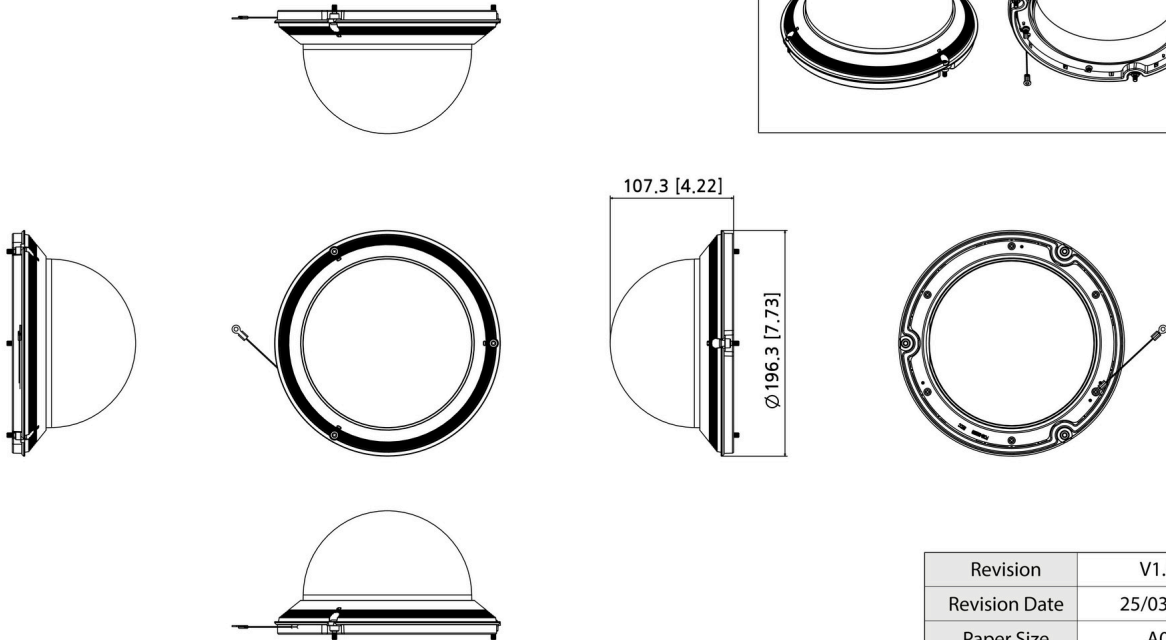

SPB-PTZ82W

Smoked Dome Cover

Key Features

- Color : Cover Glass (Transparent smoked)
- Material : Polycarbonate (PC)
- Product dimensions / weight :
Ø196.3x107.3mm(Ø7.73x4.22") / 310g(0.68lb)

Compatible Devices

QNP-6320H

QNP-6250H

SPB-PTZ82W

Smoked Dome Cover

Specifications

Mechanical

Color	Transparent smoked
Material	PC(Polycarbonate)
Product dimensions / weight	Ø196.3x107.3mm(Ø7.73x4.22") / 310g(0.68lb)
Supported products	QNP-6320H, QNP-6250H ※ For further compatible models, please visit our website or use Toolbox

SPB-PTZ82W

Smoked Dome Cover

CAD

Unit: mm [inch]

SPB-PTZ82W Smoked Dome Cover

Reference image

Revision	V1.0
Revision Date	25/03/21
Paper Size	A0
Unit	mm [inch]
Scale	1:1

©Hanwha Vision Co., Ltd. All right reserved.