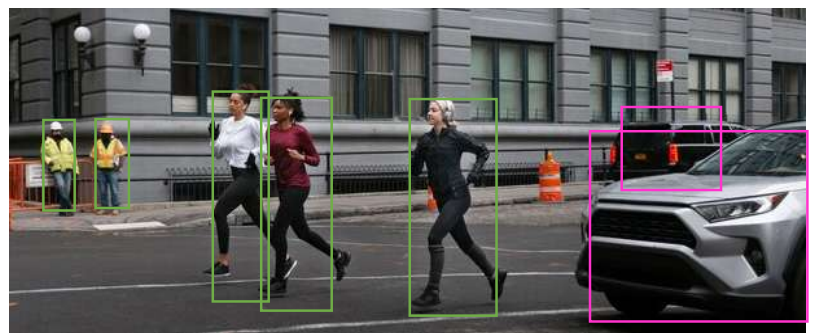

See More Details in 5MP Resolution with Robust Design

The camera captures object details with clear 5MP images at 30 fps. It features 120 dB WDR Pro for handling high-contrast scenes, Smart IR for optimal exposure, and up to 30 meters of IR coverage for 24/7 surveillance.

Clear details in 5MP Resolution

WDR Pro - Clear imaging under backlight

Smart IR - Balanced IR exposure

Metal Housing with IK10 Certification

IK10 metal housing safeguards the camera from vandal attacks and retains its color for a long-lasting, polished look.

Built for Everyone: Smart, Secure, and Everyday-Ready Solution

Focus on people and vehicle

Effortlessly detect and distinguish people, vehicles with Vision Object Analytics—designed to prioritize what truly matters.

Perimeter intrusion

Fence jump

Loitering in critical location

Find critical footage faster with Deep Search
Effortlessly and quickly find evidence using Deep Search. View best shots and their paths, no need for video replays.