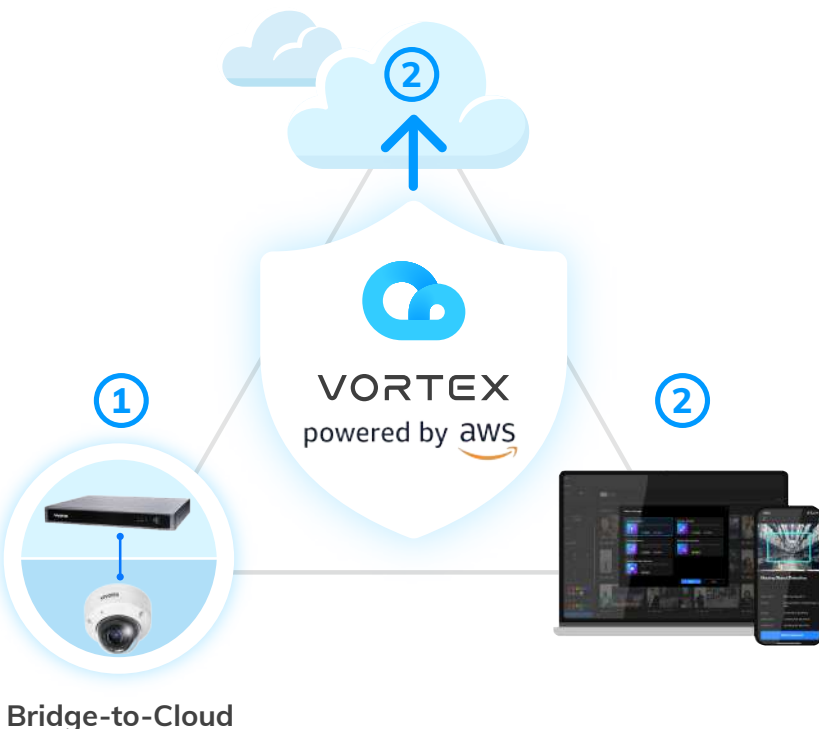

C-series AI Camera

FD9380-V2 / IB9380-V2 / IT9380-V2

The C-series AI camera captures detailed 5MP resolution at 30 fps with WDR clarity, even in challenging lighting. Powered by Smart VCA analytics and Vision Object Analytics, it ensures that users only get the alerts that matter. With an IK10 metal housing and enterprise-grade security from Trend Micro, this camera is built for reliability, inside and out.

Easy Operation with VORTEX

1 Camera Plug & Play
Simplify setup and monitor power with built-in PoE NVR.

2 Download VORTEX app
Get VORTEX app to create your account.

3 Scan QR code
Connect your NVR to VORTEX cloud platform.

Any Devices

Web Browser

Web Browser

Flexible Expansion

Up to 128 Cameras

Up to 10 Users

Remote Maintenance

Firmware Updates

Reboot NVR

End-to-End Security, Secured Operation

1 Hardware Security

Trend Micro™ IoT Security

Signed Firmware

Secure Boot

2 Connection Security

AES-256