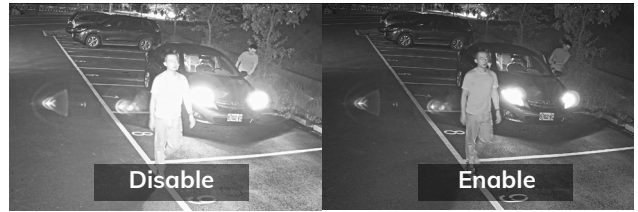

WDR Pro - Clear imaging under backlight

Smart IR - Balanced IR exposure