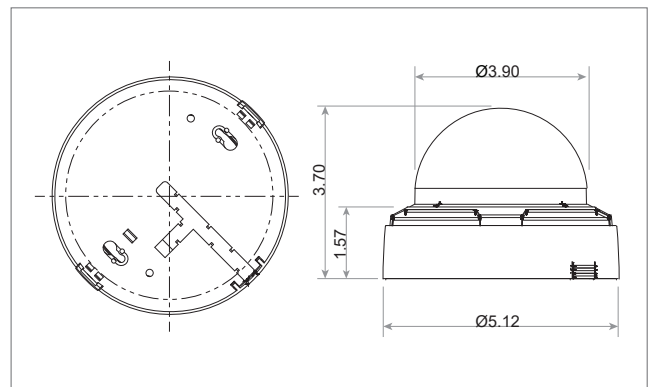

Dimensions