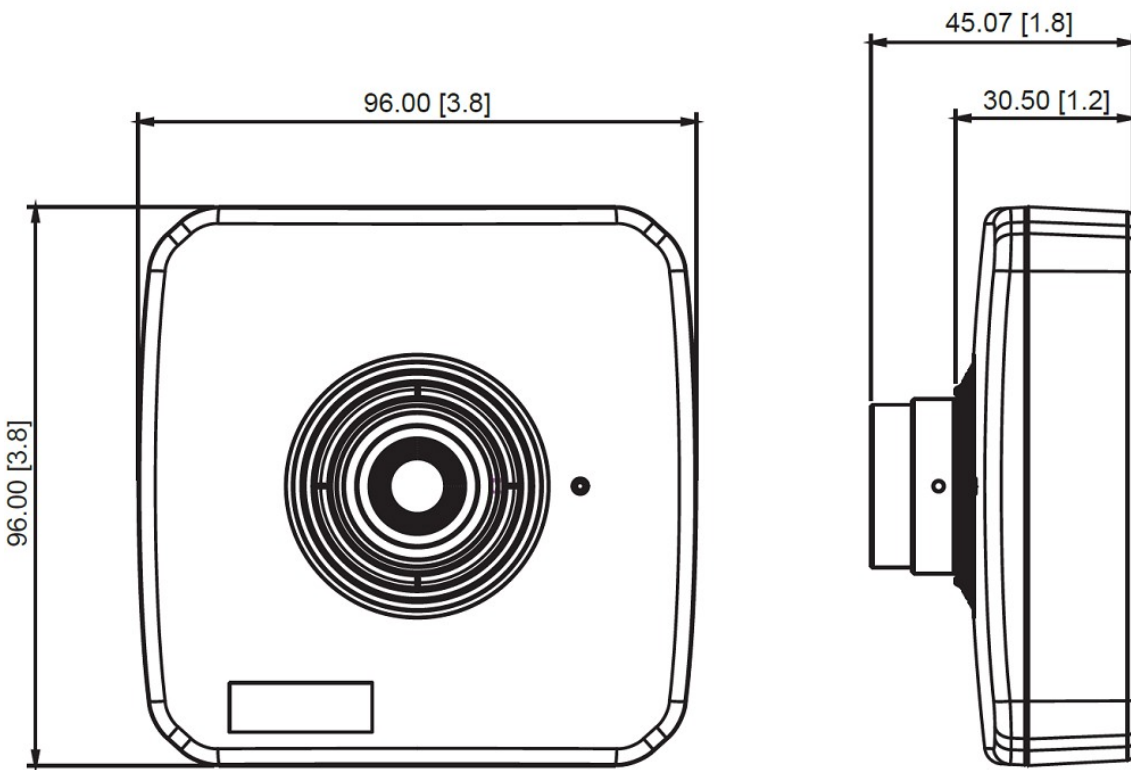

General

Power Source	PoE Class 2 (IEEE802.3af)
Power Consumption	3.456 W (PoE)
Weight	242g (0.53lb)
Dimensions	(W x H x D): 96mm x 96mm x 45mm (3.8" x 3.8" x 1.8")
Environmental Casing	No
Bundled Accessories	Bracket
Mount Type	Bracket
Starting Temperature	-10°C ~ 45°C (14°F ~ 113°F)
Operating Temperature	-10°C ~ 45°C (14°F ~ 113°F)
Operating Humidity	10% - 85% RH
Approvals	CE Class B, FCC Class B, EAC, UL (for optional PoE injector)
Real-time Clock (RTC)	No
Warranty	3 Year(s). For extended warranty offering, see http://www.acti.com/support/warranty

* Edge Recording function is integrated with NVR 3 Corporate / NVR 3 Business / INR / GNR series.

▶ Photo Indication

▶ Dimension Diagram

Unit: mm [inch]

▶ Related Products

Lenses - Fixed Lens

PLEN-0101

Fixed Focal f4.2mm, Fixed Iris F1.8, Manual Focus, D/N, Megapixel, CS Mount Lens