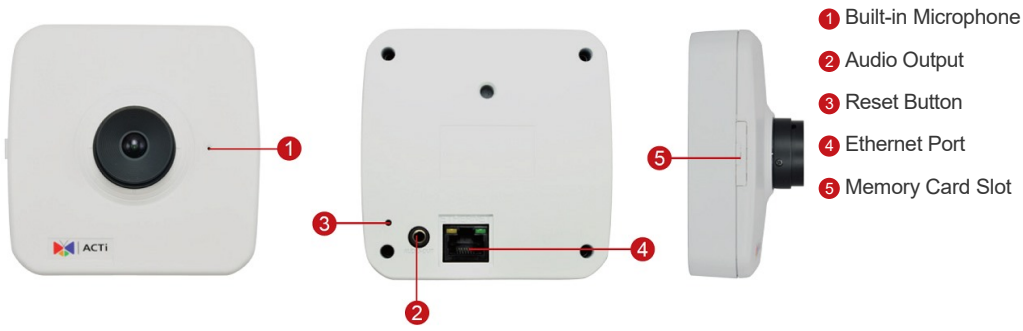

E11A

1MP with Basic WDR,

- 1 Megapixel
- Fixed Lens with f4.2mm/F1.8
- Basic WDR
- Event trigger, response and notification

► Specifications

Device

Product Type	Cube
Maximum Resolution	1MP
Application Environment	Indoor
Image Sensor	Progressive Scan CMOS
Sensor Size	1/4 "
Effective Pixels	1280(H) X 800(V) (1.02 MP)
Day / Night	No
Low Light Sensitivity	Standard
Minimum Illumination	Color: 0.1 lux at F1.8 (30 IRE, 2400 K)
Mechanical IR Cut Filter	No
IR LED	No
Electronic Shutter	1/5-1/2000 second (manual mode); 1/5-1/10000 second (auto mode)
Horizontal Resolution (TV Lines)	700 TVL
S/N Ratio	75 dB

Interface

Audio Interface	Built-in microphone, 3.5mm Phone Jack
Local Storage	MicroSDHC, MicroSDXC Memory Card Slot (card not included, up to 256GB, Kingston or Sandisk only)
Operating Button	Reset Button

* Edge Recording function is integrated with NVR 3 Corporate / NVR 3 Business / INR / GNR series.

▶ Photo Indication

▶ Dimension Diagram

Unit: mm [inch]

▶ Related Products

Lenses - Fixed Lens

PLEN-0101

Fixed Focal f4.2mm, Fixed Iris F1.8, Manual Focus, D/N, Megapixel, CS Mount Lens