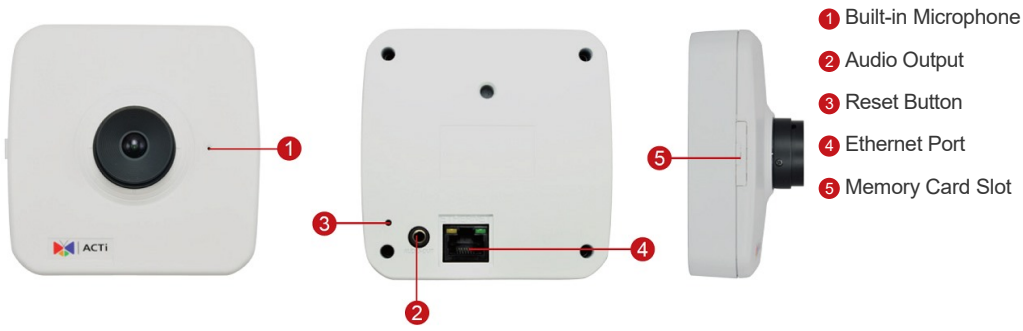

▶ Photo Indication