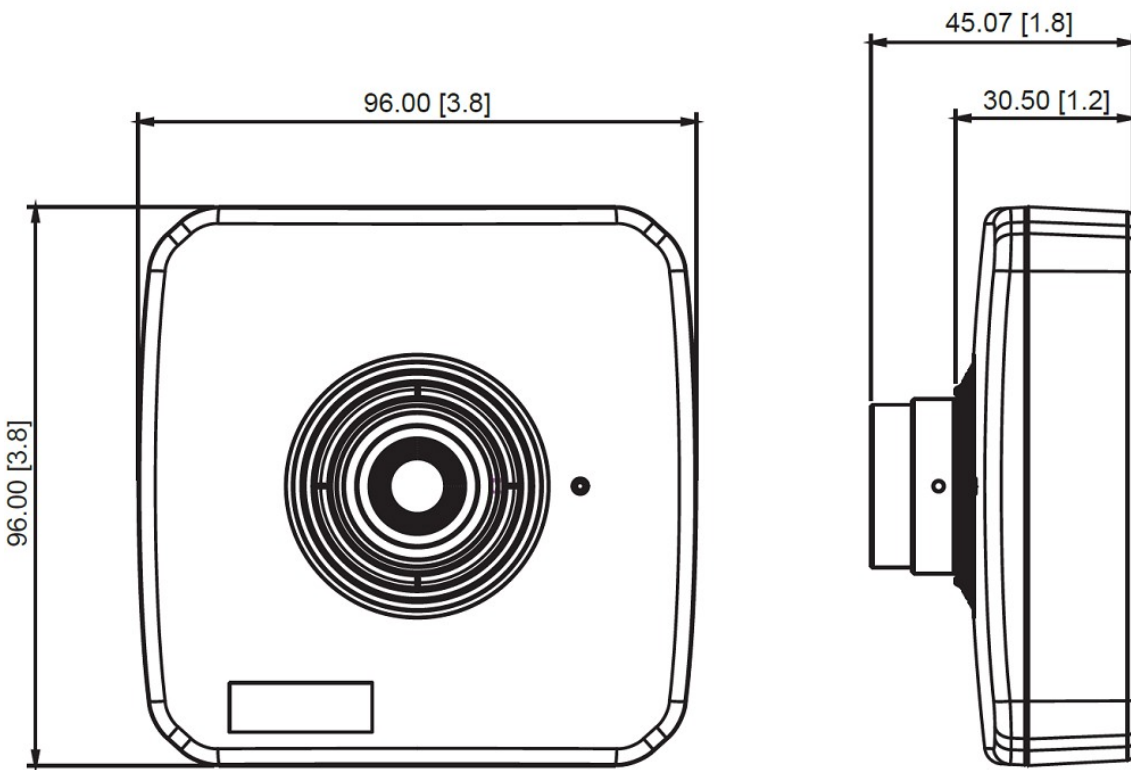

General

Power Source	PoE Class 2 (IEEE802.3af)
Power Consumption	3.552 W (PoE)
Weight	241g (0.53lb)
Dimensions	(W x H x D): 96mm x 96mm x 45.07mm (3.8" x 3.8" x 1.8")
Environmental Casing	No
Bundled Accessories	Bracket
Mount Type	Bracket
Starting Temperature	-10°C ~ 45°C (14°F ~ 113°F)
Operating Temperature	-10°C ~ 45°C (14°F ~ 113°F)
Operating Humidity	10% - 85% RH
Approvals	CE Class B, FCC Class B, EAC, UL (for optional PoE injector)
Real-time Clock (RTC)	No

▶ Dimension Diagram

Unit: mm [inch]

▶ Related Products

Lenses - Fixed Lens

PLEN-0101

Fixed Focal f4.2mm, Fixed Iris F1.8, Manual Focus, D/N, Megapixel, CS Mount Lens

Network & Storage Peripherals - Data Switch