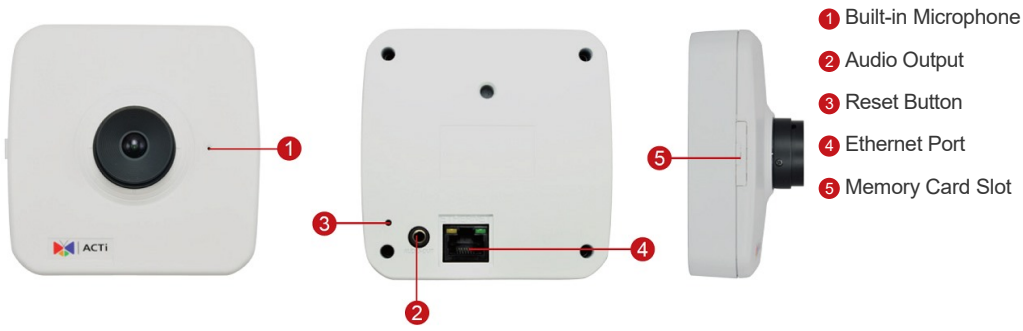

E14

10MP with Basic WDR,

- 10 Megapixel
- Fixed Lens with f3.6mm/F1.8
- Basic WDR
- Wide Angle
- Event trigger, response and notification

► Specifications

Device

Product Type	Cube
Maximum Resolution	10MP
Application Environment	Indoor
Image Sensor	Progressive Scan CMOS
Sensor Size	1/2.3 "
Effective Pixels	3856(H) X 2764(V) (10.66 MP)
Day / Night	No
Low Light Sensitivity	Standard
Minimum Illumination	Color: 0.1 lux at F1.8 (30 IRE, 2400 K)
Mechanical IR Cut Filter	No
IR LED	No
Electronic Shutter	1/5-1/2000 second (manual mode); 1/5-1/10000 second (auto mode)
Horizontal Resolution (TV Lines)	1450 TVL
S/N Ratio	75 dB

Interface

Audio Interface	Built-in microphone, 3.5mm Phone Jack
Local Storage	MicroSDHC, MicroSDXC Memory Card Slot (card not included, up to 256GB, Kingston or Sandisk only)
Operating Button	Reset Button

* Edge Recording function is integrated with NVR 3 Corporate / NVR 3 Business / INR / GNR series.

▶ Photo Indication

▶ Dimension Diagram

Unit: mm [inch]

▶ Related Products

Network & Storage Peripherals - Data Switch