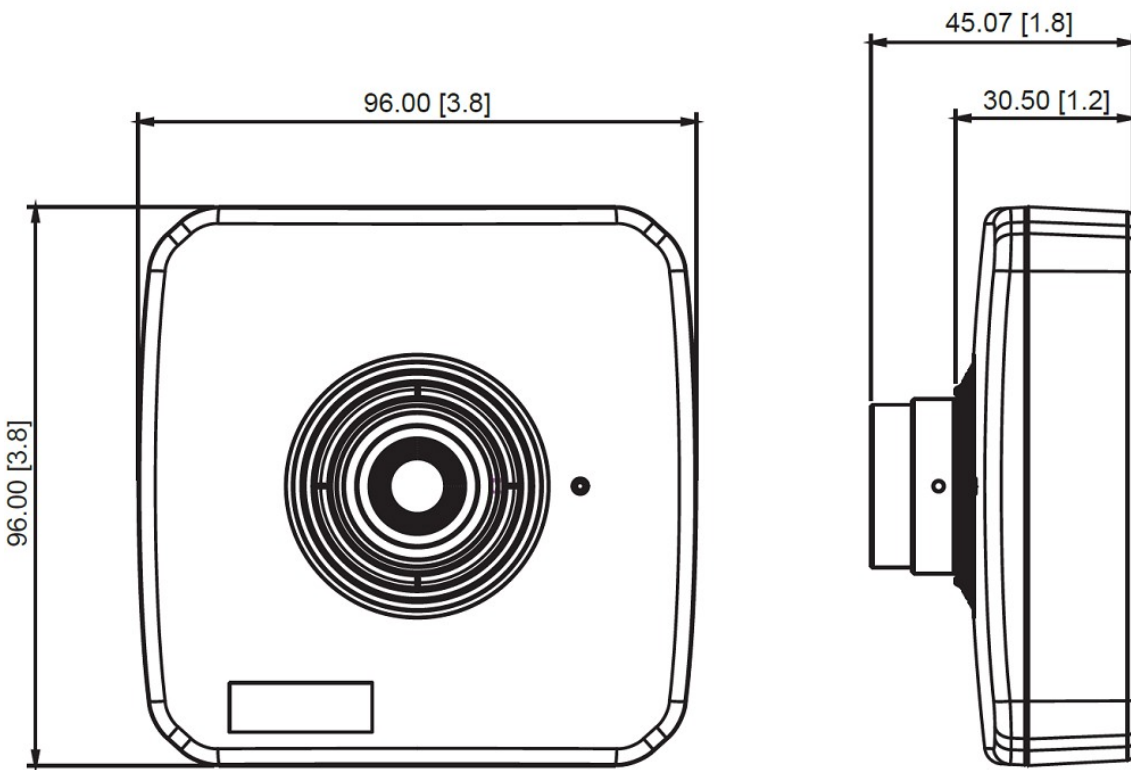

General

Power Source	PoE Class 2 (IEEE802.3af)
Power Consumption	3.84 W (PoE)
Weight	237g (0.522lb)
Dimensions	(W x H x D): 96mm x 96mm x 45mm (3.8" x 3.8" x 1.8")
Environmental Casing	No
Bundled Accessories	Bracket
Mount Type	Bracket
Starting Temperature	-10°C ~ 45°C (14°F ~ 113°F)
Operating Temperature	-10°C ~ 45°C (14°F ~ 113°F)
Operating Humidity	10% - 85% RH
Approvals	CE Class B, FCC Class B, EAC, UL (for optional PoE injector)
Real-time Clock (RTC)	No
Warranty	3 Year(s). For extended warranty offering, see http://www.acti.com/support/warranty

* Edge Recording function is integrated with NVR 3 Corporate / NVR 3 Business / INR / GNR series.

▶ Photo Indication

▶ Dimension Diagram

Unit: mm [inch]

▶ Related Products

Network & Storage Peripherals - Data Switch