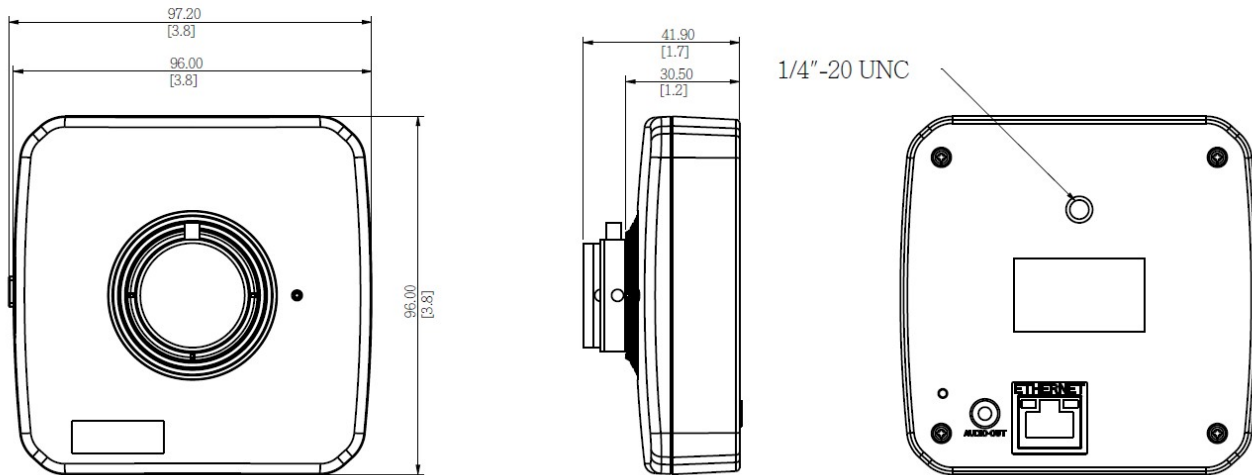

Unit: mm [inch]