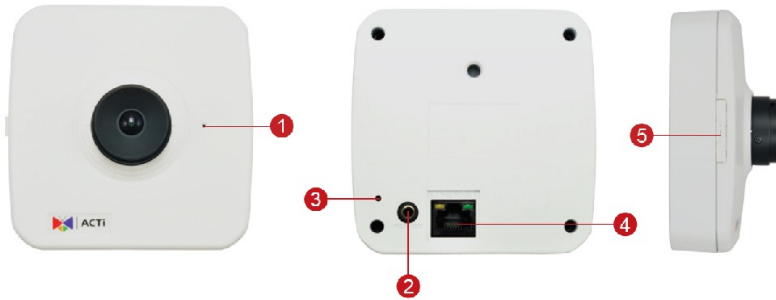

**Interface**

Local Storage	MicroSDHC, MicroSDXC Memory Card Slot (card not included, up to 128GB, Kingston or Sandisk only)
Operating Button	Reset Button

**General**

Power Source	PoE Class 2 (IEEE802.3af)
Power Consumption	6.49 W (PoE)
Weight	241g (0.53lb)
Dimensions	(W x H x D): 96mm x 96mm x 45mm (3.8" x 3.8" x 1.8")
Bundled Accessories	Bracket
Mount Type	Bracket
Starting Temperature	-10°C ~ 50°C (14°F ~ 122°F)
Operating Temperature	-10°C ~ 50°C (14°F ~ 122°F)
Approvals	CE Class B, FCC Class B, EAC, UL (for optional PoE injector)
Real-time Clock (RTC)	Yes
Warranty	3 Year(s). For extended warranty offering, see <a href="http://www.acti.com/support/warranty">http://www.acti.com/support/warranty</a>

## ► Photo Indication

- 1 Built-in Microphone
- 2 Audio Output
- 3 Reset Button
- 4 Ethernet Port
- 5 Memory Card Slot