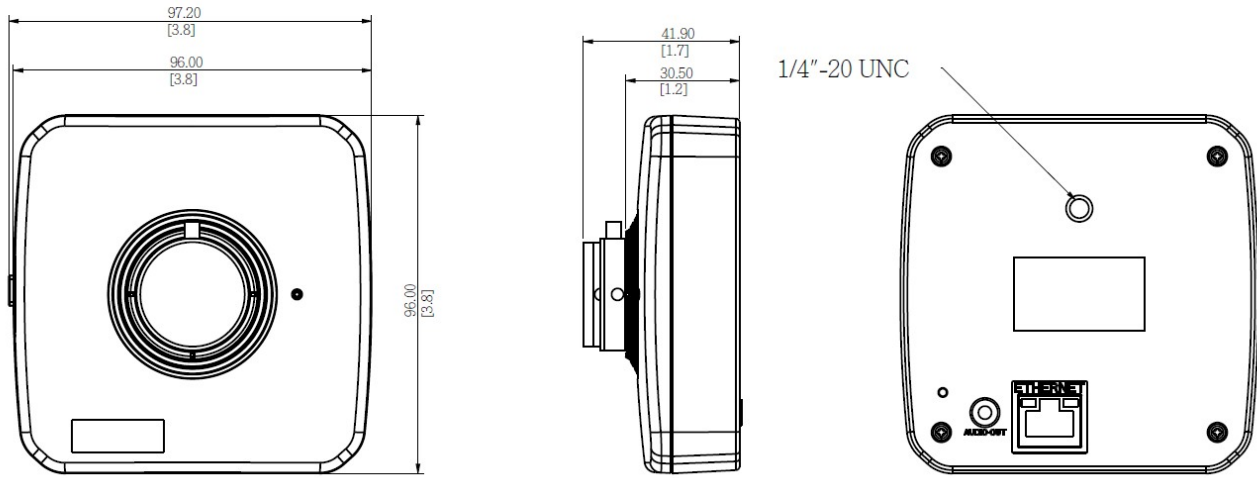

**Interface**

Operating Button	Reset Button
------------------	--------------

**General**

Power Source	PoE Class 2 (IEEE802.3af)
Power Consumption	6.49 W (PoE)
Dimensions	(W x H x D): 96mm x 96mm x 45mm (3.8" x 3.8" x 1.8")
Bundled Accessories	Bracket
Mount Type	Ceiling Bracket
Starting Temperature	-10°C ~ 50°C (14°F ~ 122°F)
Operating Temperature	-20°C ~ 50°C (-4°F ~ 122°F)
Approvals	CE Class A, FCC Class A
Color	White
Real-time Clock (RTC)	Yes
Warranty	3 Year(s). For extended warranty offering, see <a href="http://www.acti.com/support/warranty">http://www.acti.com/support/warranty</a>

## ► Dimension Diagram

Unit: mm [inch]